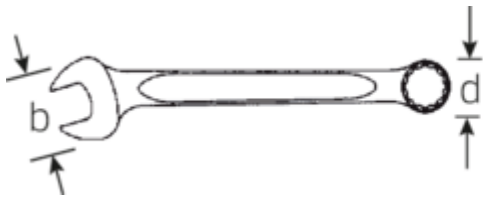

Advantages.

Made in Germany – STAHLWILLE Combination spanner OPEN BOX, inch 7/16", open end 15° angled, length 135 mm, DIN 3113 Form A, , 40482828

Special manufacturing process allows for thin-walled rings – perfect for screwing in hard-to-reach places

Product highlights.

More robust.

When force is applied to a spanner, the greatest force acts on the area between the jaw and the shank, which is why STAHLWILLE spanners are reinforced at this point. The special design makes the load zones more resilient, which reduces the risk of breakage to a minimum.

Slimmer.

Extremely thin-walled rings facilitate work in confined spaces. In addition, the rings are higher than standard nuts – which prevents the spanner seizing on the nut.

Technical Drawing.

Technical Attributes.

a1	4,8 mm
a2	8 mm
Width mm (b)	26 mm
d	16,4 mm
DIN	DIN 3113 Form A
Length mm (L)	135 mm
Jaw angle	15 °
Spanner size [inch]	7/16 "
Spanner width 1 [inch]	7/16 "
Spanner width s 2 [inch]	7/16 "

Logistics data.