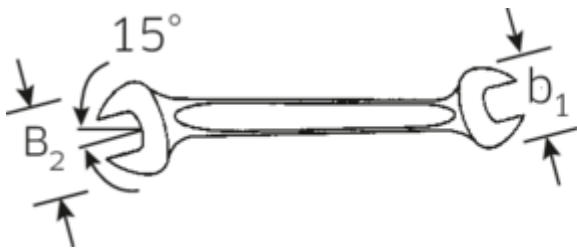

Double-ended open-jaw spanners, metric

MOTOR 10

Art.No. **40031214**
GTIN **4018754017805**
Model **10 12 X 14**

Label.

Double open-ended spanners Spanner size 12 x 14 mm L.170mm

Features.

- Straight design, jaw position 15°
- Sturdy, slim and lightweight intelligent design
- High bending strength due to double T-profile
- STAHLWILLE round finish ensures a surface that is pleasant to the skin and has a good grip
- Extremely sturdy, exceptionally durable
- Drop-forged, hardened and cooled in oil bath
- Chrome-alloy steel, chrome plated
- DIN 3110, ISO 10102

Ideal for a wide range of car, bicycle, motorcycle, and industrial jobs

Technical Drawing.

Technical Attributes.

| | |
|-------------------------|------------|
| a | 5,3 mm |
| b1 | 28 mm |
| b2 | 32 mm |
| Length mm (L) | 170 mm |
| Jaw angle | 15 ° |
| Width across flats [mm] | 12 x 14 mm |
| Spanner width 1 [mm] | 12 mm |
| Spanner width 2 [mm] | 14 mm |