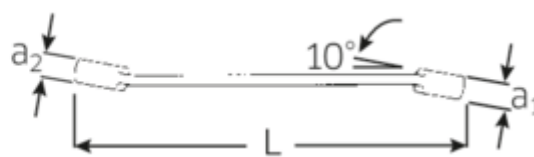

OPEN RING spanner, metric, double hex.

OPEN RING 24

Art.No. **41081619**
GTIN **4018754086313**
Model **24 16 X 19**

Label.

OPEN RING spanner Spanner size 16 x 19 mm L.220mm

Features.

- double hex.
- DIN 3118/ISO 3318
- Chrome Alloy Steel, chrome plated

Advantages.

With bi-hexagon

Product highlights.

Slimmer.

Extremely thin-walled rings facilitate work in confined spaces. In addition, the rings are higher than standard nuts – which prevents the spanner seizing on the nut.

Excellent workmanship.

Technical Drawing.

Technical Attributes.

a1	12 mm
a2	13 mm
Drive profile	Double hexagon AS-drive
d1	29 mm
d2	33 mm
Length mm (L)	220 mm
m1	13 mm
m2	15,8 mm
Spanner width 1 [mm]	16 mm
Spanner width 2 [mm]	19 mm

Logistics data.

Depth mm (IFS)	220
Width mm (IFS)	34
Height mm (IFS)	17
Length (packed, mm)	240
Width (packed, mm)	75
Height (packed, mm)	40
Volume (packed, dm3)	0.72 dm3
Art. no.	41081619
Weight (gross, kg)	0,765
Weight PAP (kg)	0,000
Weight PVC (kg)	0,010
GTIN	4018754086313
Country of origin	GERMANY
Region of origin	Nordrhein-Westfalen
WEEE/ElektroG	nicht ear-pflichtig
Customs tariff no.	82041100
Packing standard	5
Weight	155 g