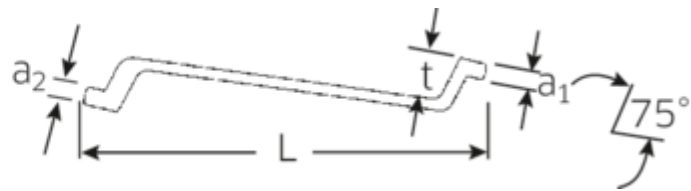

### Slimmer.

Extremely thin-walled rings facilitate work in confined spaces. In addition, the rings are higher than standard nuts – which prevents the spanner seizing on the nut.

## Technical Attributes.

a1	19 mm
a2	20 mm
Drive profile	Double hexagon AS-drive
d1	65,2 mm
d2	73 mm
Length mm (L)	535 mm
Spanner width 1 [mm]	46 mm
Spanner width 2 [mm]	50 mm
t	45 mm