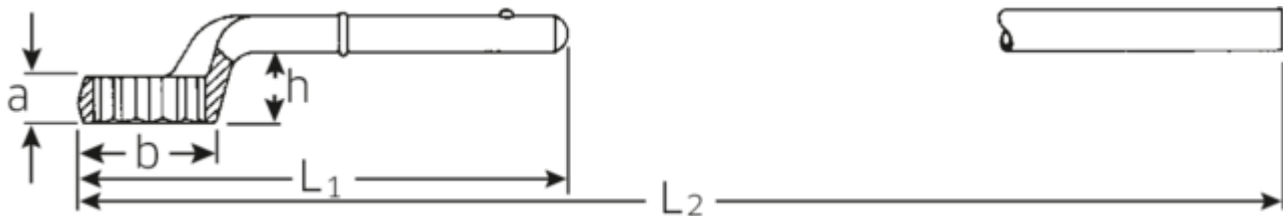

## Heavy duty ring spanner

5

Art.No. 42020060  
GTIN 4018754023561  
Model 5 60 ZUG-RINGSCHLUESSEL

**Label.** Heavy duty ring spanner Spanner size 60mm L.345mm

**Features.**

- without tubular handle
- Chrome Alloy Steel, chrome plated

### Technical Drawing.

### Technical Attributes.

a	30,5 mm
Width mm (b)	90 mm
for no.	4
Height mm (h)	49 mm
L1	345 mm
L2	1050 mm
Width across flats [mm]	60 mm
Spanner width 1 [mm]	60 mm

### Logistics data.

Depth mm (IFS)	348
Width mm (IFS)	90
Height mm (IFS)	73
Length (packed, mm)	348
Width (packed, mm)	90
Height (packed, mm)	73
Volume (packed, dm3)	2.28636 dm3
Art. no.	42020060
Weight (gross, kg)	2,275
Weight PAP (kg)	0,000