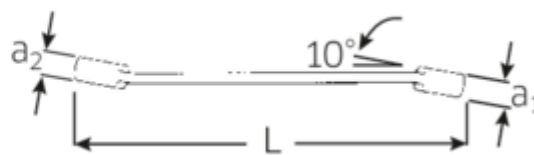

OPEN RING spanner, metric, double hex.

OPEN RING 24

Art.No. **41081922**
GTIN **4018754021970**
Model **24 19 X 22**

Label.

OPEN RING spanner Spanner size 19 x 22 mm L.230mm

Features.

- double hex.
- DIN 3118/ISO 3318
- Chrome Alloy Steel, chrome plated

Advantages.

With bi-hexagon

Product highlights.

Slimmer.

Extremely thin-walled rings facilitate work in confined spaces. In addition, the rings are higher than standard nuts – which prevents the spanner seizing on the nut.

Excellent workmanship.

Technical Drawing.

Technical Attributes.

a1	13 mm
a2	15 mm
Drive profile	Double hexagon AS-drive
d1	33 mm
d2	37 mm
Length mm (L)	230 mm
m1	15,8 mm
m2	17 mm
Spanner width 1 [mm]	19 mm
Spanner width 2 [mm]	22 mm

Logistics data.

Depth mm (IFS)	230
Width mm (IFS)	39
Height mm (IFS)	19
Length (packed, mm)	255
Width (packed, mm)	75
Height (packed, mm)	53
Volume (packed, dm ³)	1.013625 dm ³
Art. no.	41081922
Weight (gross, kg)	0,990
Weight PAP (kg)	0,000
Weight PVC (kg)	0,012
GTIN	4018754021970
Country of origin	GERMANY
Region of origin	Nordrhein-Westfalen
WEEE/ElektroG	nicht ear-pflichtig
Customs tariff no.	82041100
Packing standard	5
Weight	192 g