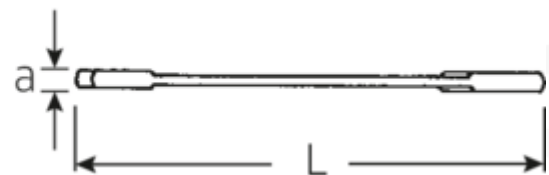

Small double open ended spanner
ELECTRIC, inch

ELECTRIC 12a

Art.No. **40463232**
GTIN **4018754020034**
Model **12 A 1/2**

Label.

Double open-ended spanner, small Spanner size 1/2" L.131mm

Features.

- Straight design, jaw position 15° and 75°
- Sturdy, slim and lightweight intelligent design
- High bending strength due to double T-profile
- STAHLWILLE's round finish ensures a surface that is pleasant to the skin and has a good grip
- Extremely sturdy, exceptionally durable
- Drop-forged, hardened and cooled in oil bath
- Chrome-alloy steel, chrome plated

Technical Drawing.

Technical Attributes.

a	3 mm
Width mm (b)	28,3 mm
Length mm (L)	131 mm
Jaw angle	15/75 °
Spanner size [inch]	1/2 "
Spanner width 1 [inch]	1/2 "

Logistics data.

Depth mm (IFS)	131
Width mm (IFS)	29
Height mm (IFS)	3
Length (packed, mm)	135
Width (packed, mm)	70
Height (packed, mm)	15

Spanner width s 2 [inch]	1/2 "	Volume (packed, dm3)	0.14175 dm3
		Art. no.	40463232
		Weight (gross, kg)	0,375
		Weight PAP (kg)	0,000
		Weight PVC (kg)	0,004
		GTIN	4018754020034
		Country of origin	GERMANY
		Region of origin	Nordrhein-Westfalen
		WEEE/ElektroG	nicht ear-pflichtig
		Customs tariff no.	82041100
		Packing standard	10
		Weight	37 g