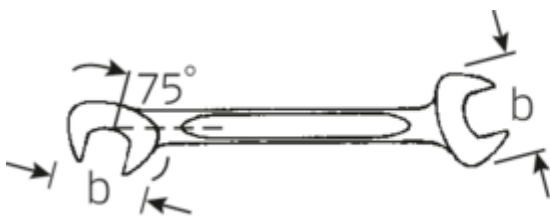

Small double open ended spanner
ELECTRIC, inch

ELECTRIC 12a

Art.No. **40463232**
GTIN **4018754020034**
Model **12 A 1/2**

Label.

Double open-ended spanner, small Spanner size 1/2" L.131mm

Features.

- Straight design, jaw position 15° and 75°
- Sturdy, slim and lightweight intelligent design
- High bending strength due to double T-profile
- STAHLWILLE's round finish ensures a surface that is pleasant to the skin and has a good grip
- Extremely sturdy, exceptionally durable
- Drop-forged, hardened and cooled in oil bath
- Chrome-alloy steel, chrome plated

Technical Drawing.

Technical Attributes.

a	3 mm
Width mm (b)	28,3 mm
Length mm (L)	131 mm
Jaw angle	15/75 °
Spanner size [inch]	1/2 "
Spanner width 1 [inch]	1/2 "

Logistics data.

Depth mm (IFS)	131
Width mm (IFS)	29
Height mm (IFS)	3
Length (packed, mm)	135
Width (packed, mm)	70
Height (packed, mm)	15

Spanner width s 2 [inch]	1/2 "	Volume (packed, dm3)	0.14175 dm3
		Art. no.	40463232
		Weight (gross, kg)	0,375
		Weight PAP (kg)	0,000
		Weight PVC (kg)	0,004
		GTIN	4018754020034
		Country of origin	GERMANY
		Region of origin	Nordrhein-Westfalen
		WEEE/ElektroG	nicht ear-pflichtig
		Customs tariff no.	82041100
		Packing standard	10
		Weight	37 g