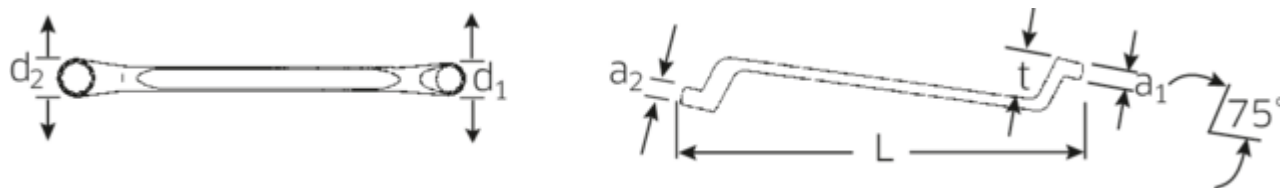

### Slimmer.

Extremely thin-walled rings facilitate work in confined spaces. In addition, the rings are higher than standard nuts – which prevents the spanner seizing on the nut.

## Technical Attributes.

a1	13 mm
a2	14 mm
Drive profile	Double hexagon AS-drive
d1	29,4 mm
d2	32,1 mm
Length mm (L)	300 mm
Spanner width 1 [mm]	20 mm
Spanner width 2 [mm]	22 mm
t	31 mm