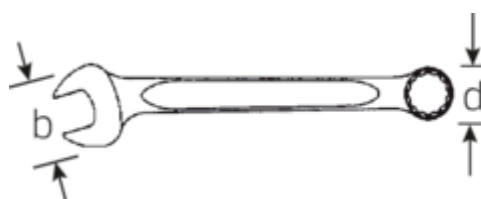

### More robust.

When force is applied to a spanner, the greatest force acts on the area between the jaw and the shank, which is why STAHLWILLE spanners are reinforced at this point. The special design makes the load zones more resilient, which reduces the risk of breakage to a minimum.

### Slimmer.

Extremely thin-walled rings facilitate work in confined spaces. In addition, the rings are higher than standard nuts – which prevents the spanner seizing on the nut.

## Technical Drawing.

## Technical Attributes.

a1	7,8 mm
a2	14 mm
Width mm (b)	53 mm
d	33,5 mm
DIN	DIN 3113 Form A
Length mm (L)	280 mm
Jaw angle	15 °
Width across flats [mm]	23 mm
Spanner width 1 [mm]	23 mm
Spanner width 2 [mm]	23 mm
t	5 mm