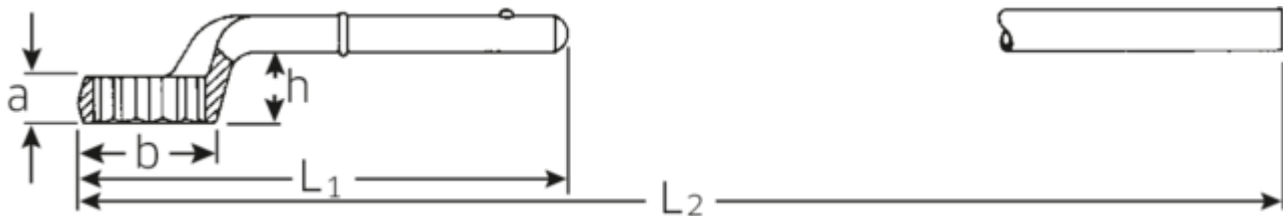

Heavy duty ring spanner

5

Art.No. 42020085
GTIN 4018754023615
Model 5 85 ZUG-RINGSCHLUESSEL

Label. Heavy duty ring spanner Spanner size 85mm L.385mm

Features.

- without tubular handle
- Chrome Alloy Steel, chrome plated

Technical Drawing.

Technical Attributes.

a	40,5 mm
Width mm (b)	125 mm
for no.	4
Height mm (h)	59 mm
L1	385 mm
L2	1075 mm
Width across flats [mm]	85 mm
Spanner width 1 [mm]	85 mm

Logistics data.

Depth mm (IFS)	395
Width mm (IFS)	125
Height mm (IFS)	87
Length (packed, mm)	395
Width (packed, mm)	125
Height (packed, mm)	87
Volume (packed, dm ³)	4.295625 dm ³
Art. no.	42020085
Weight (gross, kg)	3,648
Weight PAP (kg)	0,000