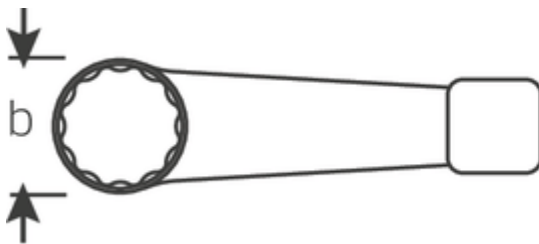

Striking face ring spanners, metric

4205

Art.No. 42050075
GTIN 4018754024322
Model 4205 75 SCHLAG-
RINGSCHLUESSEL

Label. Striking face ring spanner Spanner size 75mm L.325mm

Features.

- DIN 7444
- Special steel, steel grey

Advantages.

DIN 7444

Technical Drawing.

Technical Attributes.

a	34 mm
Width mm (b)	114,5 mm
Length mm (L)	325 mm
Width across flats [mm]	75 mm
Spanner width 1 [mm]	75 mm

Logistics data.

Depth mm (IFS)	330
Width mm (IFS)	110
Height mm (IFS)	33
Length (packed, mm)	330
Width (packed, mm)	110

Height (packed, mm)	33
Volume (packed, dm³)	1.1979 dm ³
Art. no.	42050075
Weight (gross, kg)	2,780
Weight PAP (kg)	0,000
Weight PVC (kg)	0,000
GTIN	4018754024322
Country of origin	GERMANY
Region of origin	Nordrhein-Westfalen
WEEE/ElektroG	nicht ear-pflichtig
Customs tariff no.	82041100
Packing standard	1
Weight	2780 g