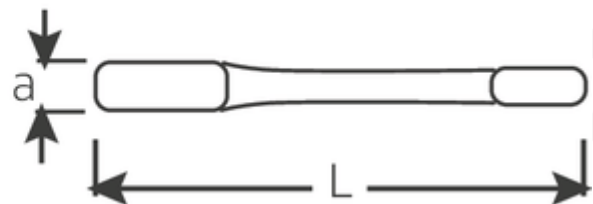

Striking face ring spanners, metric

4205

Art.No. 42050075
GTIN 4018754024322
Model 4205 75 SCHLAG-
RINGSCHLUESSEL

Label. Striking face ring spanner Spanner size 75mm L.325mm

Features.

- DIN 7444
- Special steel, steel grey

Advantages.

DIN 7444

Technical Drawing.

Technical Attributes.

a	34 mm
Width mm (b)	114,5 mm
Length mm (L)	325 mm
Width across flats [mm]	75 mm
Spanner width 1 [mm]	75 mm

Logistics data.

Depth mm (IFS)	330
Width mm (IFS)	110
Height mm (IFS)	33
Length (packed, mm)	330
Width (packed, mm)	110

Height (packed, mm)	33
Volume (packed, dm³)	1.1979 dm ³
Art. no.	42050075
Weight (gross, kg)	2,780
Weight PAP (kg)	0,000
Weight PVC (kg)	0,000
GTIN	4018754024322
Country of origin	GERMANY
Region of origin	Nordrhein-Westfalen
WEEE/ElektroG	nicht ear-pflichtig
Customs tariff no.	82041100
Packing standard	1
Weight	2780 g