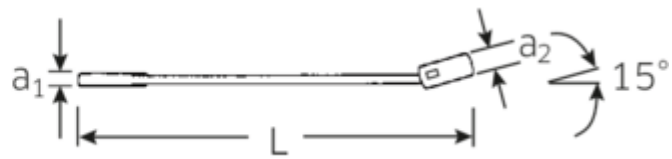

Features.

- reversible
- bi-hexagon
- 72 teeth
- for work in confined spaces, tight ratchet angle of only 5°
- ring end offset by 15°
- Chrome Alloy Steel, chrome plated

Advantages.

STAHlwILLE ratchet combination wrench 13 mm, interchangeable, ring end 15 ° angled with bi-hexagon, length 182 mm, chrome alloy steel, chrome-plated, 41171313

Switchable ratchet for quick tightening and loosening of screws

The integrated 72-sprocket ratchet provides a working angle of only 5° – facilitating efficient working even in confined spaces

High-quality, non-slip surface texture – for safe working even with oily hands

Technical Drawing.

Technical Attributes.

a1	6,6 mm
a2	8,4 mm
Number of teeth	72
Working angle	5 °
Width mm (b)	26,5 mm
d	25,0 mm
Length mm (L)	182 mm
Jaw angle	15 °
Width across flats [mm]	13 mm
Spanner width 1 [mm]	13 mm
Spanner width 2 [mm]	13 mm

Logistics data.

Depth mm (IFS)	180
Width mm (IFS)	24
Height mm (IFS)	13
Length (packed, mm)	195
Width (packed, mm)	90
Height (packed, mm)	20
Volume (packed, dm3)	0.351 dm3
Art. no.	41171313
Weight (gross, kg)	0,490
Weight PAP (kg)	0,000
Weight PVC (kg)	0,009
GTIN	4018754239184
Country of origin	TAIWAN, PROVINCE OF CHINA
Region of origin	Ausländischer Ursprung
WEEE/ElektroG	nicht ear-pflichtig
Customs tariff no.	82041100
Packing standard	5
Weight	94 g