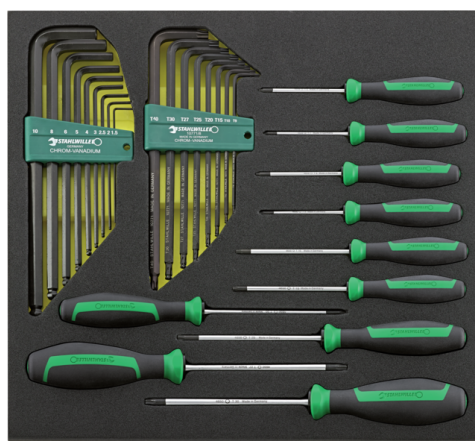

GTIN-Code.

Images.