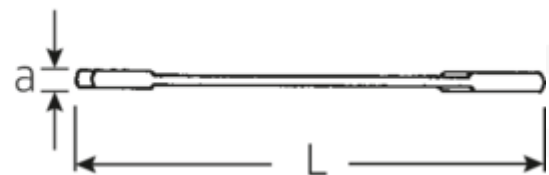

Small double open ended spanner
ELECTRIC, inch

ELECTRIC 12a

Art.No. **40461818**
GTIN **4018754019984**
Model **12 A 9/32**

Label.

Double open-ended spanner, small Spanner size 9/32" L.91mm

Features.

- Straight design, jaw position 15° and 75°
- Sturdy, slim and lightweight intelligent design
- High bending strength due to double T-profile
- STAHLWILLE's round finish ensures a surface that is pleasant to the skin and has a good grip
- Extremely sturdy, exceptionally durable
- Drop-forged, hardened and cooled in oil bath
- Chrome-alloy steel, chrome plated

Technical Drawing.

Technical Attributes.

a	2 mm
Width mm (b)	14,7 mm
Length mm (L)	91 mm
Jaw angle	15/75 °
Spanner size [inch]	9/32 "
Spanner width 1 [inch]	9/32 "

Logistics data.

Depth mm (IFS)	91
Width mm (IFS)	15
Height mm (IFS)	2
Length (packed, mm)	100
Width (packed, mm)	40
Height (packed, mm)	11

Spanner width s 2 [inch]	9/32 "	Volume (packed, dm3)	0.044 dm3
		Art. no.	40461818
		Weight (gross, kg)	0,094
		Weight PAP (kg)	0,000
		Weight PVC (kg)	0,003
		GTIN	4018754019984
		Country of origin	GERMANY
		Region of origin	Nordrhein-Westfalen
		WEEE/ElektroG	nicht ear-pflichtig
		Customs tariff no.	82041100
		Packing standard	10
		Weight	9 g