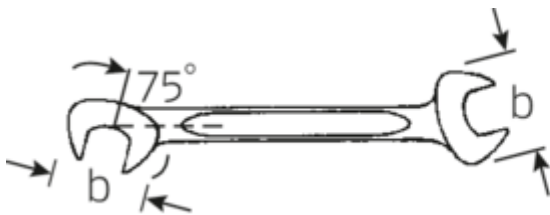

Small double open ended spanner
ELECTRIC, inch

ELECTRIC 12a

Art.No. **40461818**
GTIN **4018754019984**
Model **12 A 9/32**

Label.

Double open-ended spanner, small Spanner size 9/32" L.91mm

Features.

- Straight design, jaw position 15° and 75°
- Sturdy, slim and lightweight intelligent design
- High bending strength due to double T-profile
- STAHLWILLE's round finish ensures a surface that is pleasant to the skin and has a good grip
- Extremely sturdy, exceptionally durable
- Drop-forged, hardened and cooled in oil bath
- Chrome-alloy steel, chrome plated

Technical Drawing.

Technical Attributes.

a	2 mm
Width mm (b)	14,7 mm
Length mm (L)	91 mm
Jaw angle	15/75 °
Spanner size [inch]	9/32 "
Spanner width 1 [inch]	9/32 "

Logistics data.

Depth mm (IFS)	91
Width mm (IFS)	15
Height mm (IFS)	2
Length (packed, mm)	100
Width (packed, mm)	40
Height (packed, mm)	11

Spanner width s 2 [inch]	9/32 "	Volume (packed, dm3)	0.044 dm3
		Art. no.	40461818
		Weight (gross, kg)	0,094
		Weight PAP (kg)	0,000
		Weight PVC (kg)	0,003
		GTIN	4018754019984
		Country of origin	GERMANY
		Region of origin	Nordrhein-Westfalen
		WEEE/ElektroG	nicht ear-pflichtig
		Customs tariff no.	82041100
		Packing standard	10
		Weight	9 g