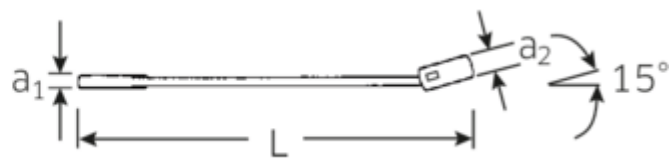

Features.

- reversible
- bi-hexagon
- 72 teeth
- for work in confined spaces, tight ratchet angle of only 5°
- ring end offset by 15°
- Chrome Alloy Steel, chrome plated

Advantages.

STAHlwILLE ratchet combination wrench 18 mm, interchangeable, ring end 15 ° angled with bi-hexagon, length 240 mm, chrome alloy steel, chrome-plated, 41171818

Switchable ratchet for quick tightening and loosening of screws

The integrated 72-sprocket ratchet provides a working angle of only 5° – facilitating efficient working even in confined spaces

High-quality, non-slip surface texture – for safe working even with oily hands

Technical Drawing.

Technical Attributes.

a1	8,4 mm
a2	11,5 mm
Number of teeth	72
Working angle	5 °
Width mm (b)	38,0 mm
d	32,0 mm
Length mm (L)	240 mm
Jaw angle	15 °
Width across flats [mm]	18 mm
Spanner width 1 [mm]	18 mm
Spanner width 2 [mm]	18 mm

Logistics data.

Depth mm (IFS)	237
Width mm (IFS)	32
Height mm (IFS)	18
Length (packed, mm)	250
Width (packed, mm)	130
Height (packed, mm)	25
Volume (packed, dm ³)	0.8125 dm ³
Art. no.	41171818
Weight (gross, kg)	1,027
Weight PAP (kg)	0,000
Weight PVC (kg)	0,011
GTIN	4018754239238
Country of origin	TAIWAN, PROVINCE OF CHINA
Region of origin	Ausländischer Ursprung
WEEE/ElektroG	nicht ear-pflichtig
Customs tariff no.	82041100
Packing standard	5
Weight	212 g