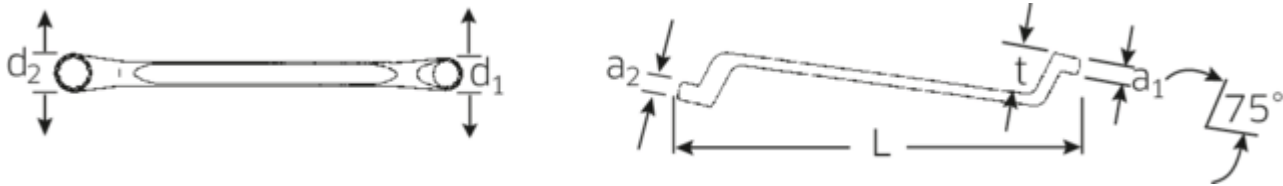

Double ended ring spanner, inch, offset

StahlwilleSTABIL®20a

Art.No. 41444142
GTIN 4018754022526
Model 20 A 25/32 X 13/16

Label. Double ended ring spanner Spanner size 25/32 x 13/16 " L.300mm

Features. StahlwilleSTABIL®

- offset
- Chrome Alloy Steel, chrome plated

Advantages.

Low-crank

Product highlights.

Slimmer.
Extremely thin-walled rings facilitate work in confined spaces. In addition, the rings are higher than standard nuts – which prevents the spanner seizing on the nut.

Excellent workmanship.

Technical Drawing.

Technical Attributes.

a1	13 mm
a2	14 mm
Drive profile	Double hexagon AS-drive
d1	29,4 mm
d2	32,1 mm
Length mm (L)	300 mm
Spanner width 1 [inch]	25/32 "
Spanner width s 2 [inch]	13/16 "
t	31 mm

Logistics data.

Depth mm (IFS)	314
Width mm (IFS)	32
Height mm (IFS)	34
Length (packed, mm)	330
Width (packed, mm)	100
Height (packed, mm)	36
Volume (packed, dm ³)	1.188 dm ³
Art. no.	41444142
Weight (gross, kg)	1,665
Weight PAP (kg)	0,000
Weight PVC (kg)	0,015
GTIN	4018754022526
Country of origin	GERMANY
Region of origin	Nordrhein-Westfalen
WEEE/ElektroG	nicht ear-pflichtig
Customs tariff no.	82041100
Packing standard	5
Weight	333 g