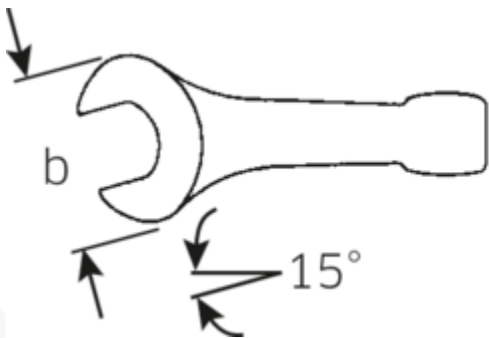

## Open-ended striking spanner

4204

Art.No. 42040100  
GTIN 4018754023813  
Model 4204 100 SCHLAG-  
MAULSCHLUESSEL

**Label.** Open-ended striking spanner Spanner size 100mm L.485mm

**Features.**

- DIN 133
- Special steel, steel grey

## Technical Drawing.

## Technical Attributes.

Length mm (L)	485 mm
Width across flats [mm]	100 mm
Spanner width 1 [mm]	100 mm

## Logistics data.

Depth mm (IFS)	485
Width mm (IFS)	215
Height mm (IFS)	44

<b>Spanner width 1 [inch]</b>	100 "	<b>Length (packed, mm)</b>	485
		<b>Width (packed, mm)</b>	215
		<b>Height (packed, mm)</b>	44
		<b>Volume (packed, dm3)</b>	4.5881 dm3
		<b>Art. no.</b>	42040100
		<b>Weight (gross, kg)</b>	11,500
		<b>Weight PAP (kg)</b>	0,000
		<b>Weight PVC (kg)</b>	0,000
		<b>GTIN</b>	4018754023813
		<b>Country of origin</b>	GERMANY
		<b>Region of origin</b>	Nordrhein-Westfalen
		<b>WEEE/ElektroG</b>	nicht ear-pflichtig
		<b>Customs tariff no.</b>	82041100
		<b>Packing standard</b>	1
		<b>Weight</b>	11500 g