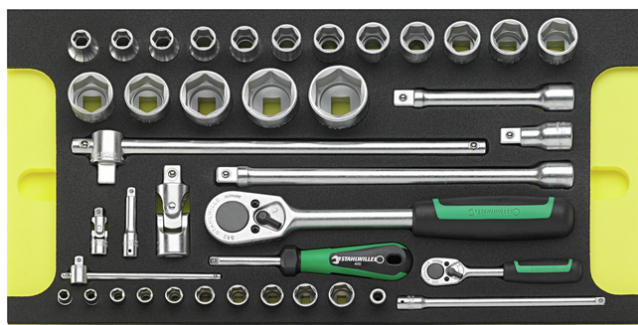

Images.

STAHLWILLE Eduard Wille GmbH & Co. KG

Lindenallee 27 · 42349 Wuppertal · Germany · Phone: +49 202 4791-0 · Fax: +49 202 4791-200
info@stahlwille.de · www.stahlwille.com · Copyright by STAHLWILLE Eduard Wille GmbH & Co. KG, Wuppertal
Copyright by STAHLWILLE Eduard Wille GmbH & Co. KG, Wuppertal