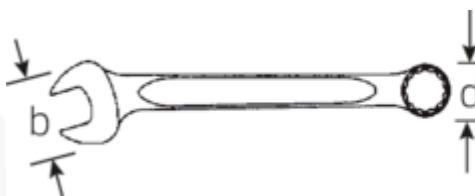

Combination spanners i.TCS inlay

OPEN BOX TCS WT 13a/22

Art.No. 96830125
GTIN 4018754248803
Model TCS WT 13A/22

Label. Combination spanners i.TCS inlay TCS WT 13A/22 3/16 - 1.1/16 22 pcs.

Features.

- For the drawers of tool trolley No. 13217
- 460 x 250 x 60 mm
- 22-piece set

Advantages.

Made in Germany - Combination spanners i.TCS inlay in TCS inlay, 22 pcs.-pcs, 3/16 - 1.1/16 mm, ring side 15° angled, DIN 3113 Form B,

Extremely resilient and durable – stronger than any screw

Special manufacturing process allows for thin-walled rings – perfect for screwing in hard-to-reach places

High-quality, non-slip surface texture – for safe working even with oily hands

Technical Drawing.

Technical Attributes.

Number of tools 22 pcs.
Range 3/16 - 1.1/16

Logistics data.

Depth mm (IFS) 460
Width mm (IFS) 250

Width mm (b)	460 mm	Height mm (IFS)	58
DIN	DIN 3113 Form B	Length (packed, mm)	460
Height mm (h)	60 mm	Width (packed, mm)	250
Length mm (L)	250 mm	Height (packed, mm)	58
		Volume (packed, dm3)	6.67 dm3
		Art. no.	96830125
		Weight (gross, kg)	2,440
		Weight PAP (kg)	0,000
		Weight PVC (kg)	0,004
		GTIN	4018754248803
		Country of origin	GERMANY
		Region of origin	Nordrhein-Westfalen
		WEEE/ElektroG	nicht ear-pflichtig
		Customs tariff no.	82041100
		Packing standard	1
		Weight	2440 g