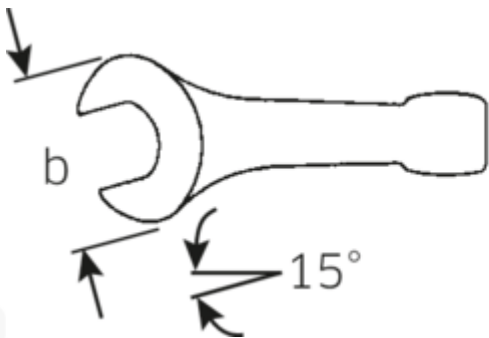

Open-ended striking spanner

4204

Art.No. 42040036
GTIN 4018754023684
Model 4204 36 SCHLAG-
MAULSCHLUESSEL

Label. Open-ended striking spanner Spanner size 36mm L.215mm

Features.

- DIN 133
- Special steel, steel grey

Advantages.

DIN 133

Technical Drawing.

Technical Attributes.

Length mm (L)	215 mm
Width across flats [mm]	36 mm
Spanner width 1 [mm]	36 mm

Logistics data.

Depth mm (IFS)	213
Width mm (IFS)	75
Height mm (IFS)	19

Length (packed, mm)	213
Width (packed, mm)	75
Height (packed, mm)	19
Volume (packed, dm3)	0.303525 dm3
Art. no.	42040036
Weight (gross, kg)	0,698
Weight PAP (kg)	0,000
Weight PVC (kg)	0,000
GTIN	4018754023684
Country of origin	GERMANY
Region of origin	Nordrhein-Westfalen
WEEE/ElektroG	nicht ear-pflichtig
Customs tariff no.	82041100
Packing standard	1
Weight	698 g

42040080	4204 80 SCHLAG- MAULSCHLUESSEL	Open-ended striking spanner Spanner size 80mm L.408mm	4018754023776
42040085	4204 85 SCHLAG- MAULSCHLUESSEL	Open-ended striking spanner Spanner size 85mm L.408mm	4018754023783
42040090	4204 90 SCHLAG- MAULSCHLUESSEL	Open-ended striking spanner Spanner size 90mm L.445mm	4018754023790
42040095	4204 95 SCHLAG- MAULSCHLUESSEL	Open-ended striking spanner Spanner size 95mm L.445mm	4018754023806
42040100	4204 100 SCHLAG- MAULSCHLUESSEL	Open-ended striking spanner Spanner size 100mm L.485mm	4018754023813
42040105	4204 105 SCHLAG- MAULSCHLUESSEL	Open-ended striking spanner Spanner size 105mm L.485mm	4018754023820