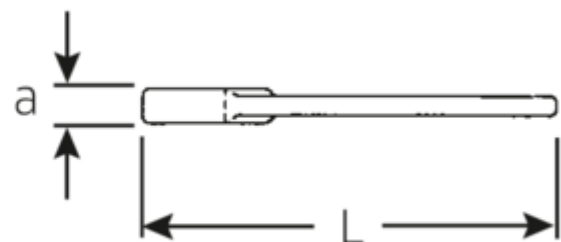

Open-ended striking spanner

4204

Art.No. 42040036
GTIN 4018754023684
Model 4204 36 SCHLAG-
MAULSCHLUESSEL

Label. Open-ended striking spanner Spanner size 36mm L.215mm

Features.

- DIN 133
- Special steel, steel grey

Advantages.

DIN 133

Technical Drawing.

Technical Attributes.

Length mm (L)	215 mm
Width across flats [mm]	36 mm
Spanner width 1 [mm]	36 mm

Logistics data.

Depth mm (IFS)	213
Width mm (IFS)	75
Height mm (IFS)	19

Length (packed, mm)	213
Width (packed, mm)	75
Height (packed, mm)	19
Volume (packed, dm3)	0.303525 dm3
Art. no.	42040036
Weight (gross, kg)	0,698
Weight PAP (kg)	0,000
Weight PVC (kg)	0,000
GTIN	4018754023684
Country of origin	GERMANY
Region of origin	Nordrhein-Westfalen
WEEE/ElektroG	nicht ear-pflichtig
Customs tariff no.	82041100
Packing standard	1
Weight	698 g