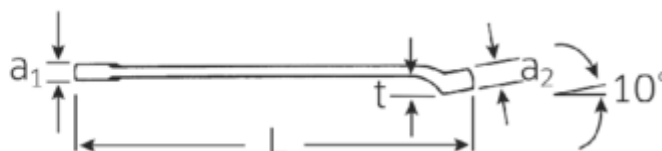

Product highlights.

More robust.

When force is applied to a spanner, the greatest force acts on the area between the jaw and the shank, which is why STAHLWILLE spanners are reinforced at this point. The special design makes the load zones more resilient, which reduces the risk of breakage to a minimum.

Slimmer.

Extremely thin-walled rings facilitate work in confined spaces. In addition, the rings are higher than standard nuts – which prevents the spanner seizing on the nut.

Technical Drawing.

Technical Attributes.