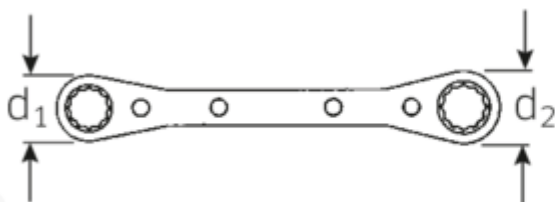

Ratchet ring spanner, inch, double hex.

26a

Art.No. **41553234**
 GTIN **4018754116287**
 Model **26A 1/2 X 9/16**
RATSCHENRINGSCHLUESSEL

Label.

Ratchet ring spanner Spanner size 1/2 x 9/16 " L.170mm

Features.

- Reversible
- With double hex
- Angled
- 22 teeth
- Chrome plated

Advantages.

Interchangeable

Technical Drawing.

Technical Attributes.

a	12 mm
Drive profile	Double hexagon AS-drive

Logistics data.

Depth mm (IFS)	171
Width mm (IFS)	30
Height mm (IFS)	13

d1	26 mm	Length (packed, mm)	200
d2	30 mm	Width (packed, mm)	75
Length mm (L)	170 mm	Height (packed, mm)	15
Spanner width 1 [inch]	1/2 "	Volume (packed, dm3)	0.225 dm3
Spanner width s 2 [inch]	9/16 "	Art. no.	41553234
		Weight (gross, kg)	0,145
		Weight PAP (kg)	0,000
		Weight PVC (kg)	0,004
		GTIN	4018754116287
		Country of origin	UNITED STATES
		Region of origin	Ausländischer Ursprung
		WEEE/ElektroG	nicht ear-pflichtig
		Customs tariff no.	82041100
		Packing standard	1
		Weight	140 g

Variants.

Art. no.	Art. no. (ERP)	Description	GTIN
41551620	26A 1/4 X 5/16 RATSCHENRINGSCHLUESSEL	Ratchet ring spanner Spanner size 1/4 x 5/16 " L.109mm	4018754116263
41552428	26A 3/8 X 7/16 RATSCHENRINGSCHLUESSEL	Ratchet ring spanner Spanner size 3/8 x 7/16 " L.139mm	4018754116270
41553234	26A 1/2 X 9/16 RATSCHENRINGSCHLUESSEL	Ratchet ring spanner Spanner size 1/2 x 9/16 " L.170mm	4018754116287