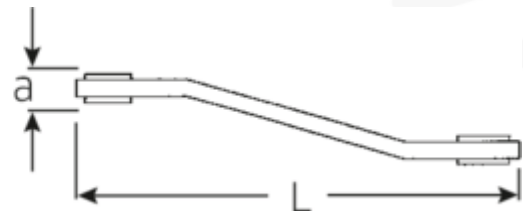

Ratchet ring spanner, inch, double hex.

26a

Art.No. **41553234**
 GTIN **4018754116287**
 Model **26A 1/2 X 9/16**
RATSCHENRINGSCHLUESSEL

Label.

Ratchet ring spanner Spanner size 1/2 x 9/16 " L.170mm

Features.

- Reversible
- With double hex
- Angled
- 22 teeth
- Chrome plated

Advantages.

Interchangeable

Technical Drawing.

Technical Attributes.

a	12 mm
Drive profile	Double hexagon AS-drive

Logistics data.

Depth mm (IFS)	171
Width mm (IFS)	30
Height mm (IFS)	13

d1	26 mm	Length (packed, mm)	200
d2	30 mm	Width (packed, mm)	75
Length mm (L)	170 mm	Height (packed, mm)	15
Spanner width 1 [inch]	1/2 "	Volume (packed, dm3)	0.225 dm3
Spanner width s 2 [inch]	9/16 "	Art. no.	41553234
		Weight (gross, kg)	0,145
		Weight PAP (kg)	0,000
		Weight PVC (kg)	0,004
		GTIN	4018754116287
		Country of origin	UNITED STATES
		Region of origin	Ausländischer Ursprung
		WEEE/ElektroG	nicht ear-pflichtig
		Customs tariff no.	82041100
		Packing standard	1
		Weight	140 g

Variants.

Art. no.	Art. no. (ERP)	Description	GTIN
41551620	26A 1/4 X 5/16 RATSCHENRINGSCHLUESSEL	Ratchet ring spanner Spanner size 1/4 x 5/16 " L.109mm	4018754116263
41552428	26A 3/8 X 7/16 RATSCHENRINGSCHLUESSEL	Ratchet ring spanner Spanner size 3/8 x 7/16 " L.139mm	4018754116270
41553234	26A 1/2 X 9/16 RATSCHENRINGSCHLUESSEL	Ratchet ring spanner Spanner size 1/2 x 9/16 " L.170mm	4018754116287