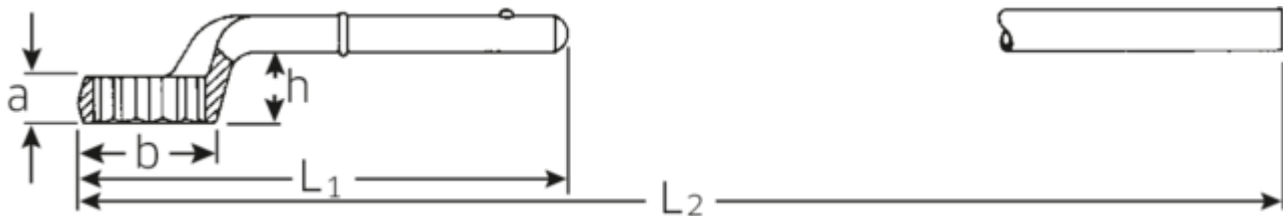

Heavy duty ring spanner

5

Art.No. 42020100
GTIN 4018754023646
Model 5 100 ZUG-RINGSCHLUESSEL

Label. Heavy duty ring spanner Spanner size 100mm L.412mm

Features.

- without tubular handle
- Chrome Alloy Steel, chrome plated

Technical Drawing.

Technical Attributes.

a	45 mm
Width mm (b)	143 mm
for no.	4
Height mm (h)	63 mm
L1	412 mm
L2	1100 mm
Width across flats [mm]	100 mm
Spanner width 1 [mm]	100 mm

Logistics data.

Depth mm (IFS)	425
Width mm (IFS)	145
Height mm (IFS)	91
Length (packed, mm)	425
Width (packed, mm)	145
Height (packed, mm)	91
Volume (packed, dm ³)	5.607875 dm ³
Art. no.	42020100
Weight (gross, kg)	4,895
Weight PAP (kg)	0,000