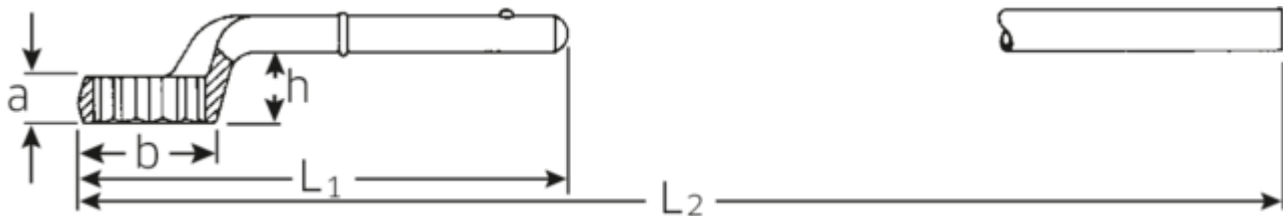

Heavy duty ring spanner

5

Art.No. **42020080**
GTIN **4018754023608**
Model **5 80 ZUG-RINGSCHLUESSEL**

Label. Heavy duty ring spanner Spanner size 80mm L.385mm

Features.

- without tubular handle
- Chrome Alloy Steel, chrome plated

Technical Drawing.

Technical Attributes.

a	40,5 mm
Width mm (b)	125 mm
for no.	4
Height mm (h)	59 mm
L1	385 mm
L2	1075 mm
Width across flats [mm]	80 mm
Spanner width 1 [mm]	80 mm

Logistics data.

Depth mm (IFS)	385
Width mm (IFS)	125
Height mm (IFS)	59
Length (packed, mm)	395
Width (packed, mm)	128
Height (packed, mm)	59
Volume (packed, dm3)	2.98304 dm3
Art. no.	42020080
Weight (gross, kg)	3,745
Weight PAP (kg)	0,000