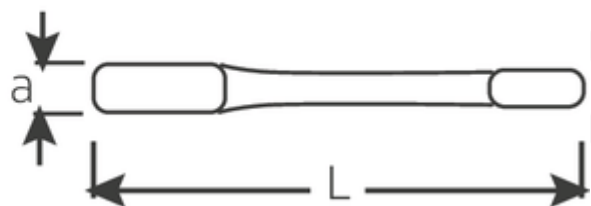

Striking face ring spanners, metric

4205

Art.No. **42050100**
GTIN **4018754024377**
Model **4205 100 SCHLAG-
RINGSCHLUESSEL**

Label. Striking face ring spanner Spanner size 100mm L.400mm

Features.

- DIN 7444
- Special steel, steel grey

Advantages.

DIN 7444

Technical Drawing.

Technical Attributes.

a	41,5 mm
Width mm (b)	152 mm
Length mm (L)	400 mm
Width across flats [mm]	100 mm
Spanner width 1 [mm]	100 mm

Logistics data.

Depth mm (IFS)	420
Width mm (IFS)	155
Height mm (IFS)	45
Length (packed, mm)	420
Width (packed, mm)	155

Height (packed, mm)	45
Volume (packed, dm³)	2.9295 dm ³
Art. no.	42050100
Weight (gross, kg)	6,560
Weight PAP (kg)	0,000
Weight PVC (kg)	0,000
GTIN	4018754024377
Country of origin	GERMANY
Region of origin	Nordrhein-Westfalen
WEEE/ElektroG	nicht ear-pflichtig
Customs tariff no.	82041100
Packing standard	1
Weight	6560 g