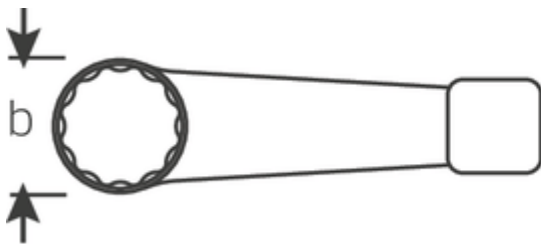

Striking face ring spanners, metric

4205

Art.No. **42050100**
GTIN **4018754024377**
Model **4205 100 SCHLAG-
RINGSCHLUESSEL**

Label. Striking face ring spanner Spanner size 100mm L.400mm

Features.

- DIN 7444
- Special steel, steel grey

Advantages.

DIN 7444

Technical Drawing.

Technical Attributes.

a	41,5 mm
Width mm (b)	152 mm
Length mm (L)	400 mm
Width across flats [mm]	100 mm
Spanner width 1 [mm]	100 mm

Logistics data.

Depth mm (IFS)	420
Width mm (IFS)	155
Height mm (IFS)	45
Length (packed, mm)	420
Width (packed, mm)	155

Height (packed, mm)	45
Volume (packed, dm³)	2.9295 dm ³
Art. no.	42050100
Weight (gross, kg)	6,560
Weight PAP (kg)	0,000
Weight PVC (kg)	0,000
GTIN	4018754024377
Country of origin	GERMANY
Region of origin	Nordrhein-Westfalen
WEEE/ElektroG	nicht ear-pflichtig
Customs tariff no.	82041100
Packing standard	1
Weight	6560 g