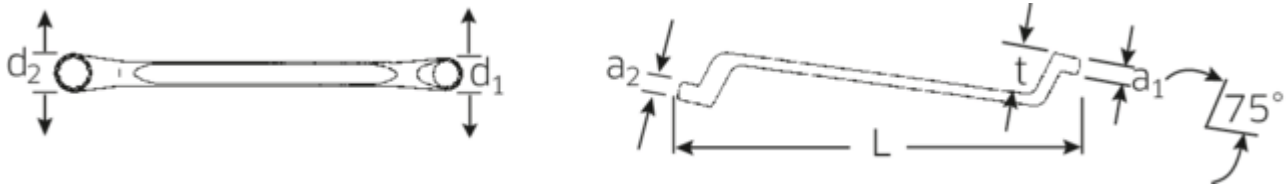

Double ended ring spanner, inch, offset

StahlwilleSTABIL®20a

Art.No. 41444446
GTIN 4018754022540
Model 20 A 7/8 X 15/16

Label. Double ended ring spanner Spanner size 7/8 x 15/16 " L.330mm

Features. StahlwilleSTABIL®

- offset
- Chrome Alloy Steel, chrome plated

Advantages.

Low-crank

Product highlights.

Slimmer.

Extremely thin-walled rings facilitate work in confined spaces. In addition, the rings are higher than standard nuts – which prevents the spanner seizing on the nut.

Excellent workmanship.

Technical Drawing.

Technical Attributes.

a1	14 mm
a2	14 mm
Drive profile	Double hexagon AS-drive
d1	32,1 mm
d2	34,7 mm
Length mm (L)	330 mm
Spanner width 1 [inch]	7/8 "
Spanner width s 2 [inch]	15/16 "
t	34 mm

Logistics data.

Depth mm (IFS)	340
Width mm (IFS)	35
Height mm (IFS)	36
Length (packed, mm)	350
Width (packed, mm)	102
Height (packed, mm)	37
Volume (packed, dm3)	1.3209 dm3
Art. no.	41444446
Weight (gross, kg)	1,815
Weight PAP (kg)	0,000
Weight PVC (kg)	0,015
GTIN	4018754022540
Country of origin	GERMANY
Region of origin	Nordrhein-Westfalen
WEEE/ElektroG	nicht ear-pflichtig
Customs tariff no.	82041100
Packing standard	5
Weight	363 g