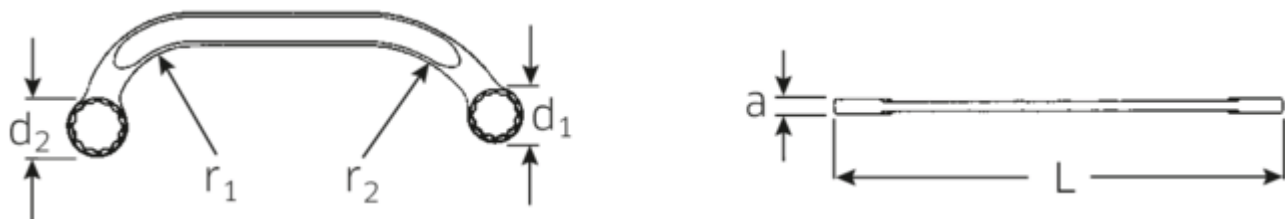

Double ended ring spanner STARTER, metric

STARTER 27

Art.No. 41091416
GTIN 4018754022052
Model 27 14 X 16

Label. Double ended ring spanner STARTER Spanner size 14 x 16 mm L.179mm

Features.

- ISO 3318
- Chrome Alloy Steel, chrome plated

Advantages.

ISO 3318

Product highlights.

Slimmer.

Extremely thin-walled rings facilitate work in confined spaces. In addition, the rings are higher than standard nuts – which prevents the spanner seizing on the nut.

Excellent workmanship.

Technical Drawing.

Technical Attributes.

a	7,5 mm
Drive profile	Double hexagon AS-drive
d1	21 mm
d2	24,5 mm
Length mm (L)	179 mm
r1	36 mm
r2	64 mm
Spanner width 1 [mm]	14 mm
Spanner width 2 [mm]	16 mm

Logistics data.

Depth mm (IFS)	179
Width mm (IFS)	63
Height mm (IFS)	8
Length (packed, mm)	181
Width (packed, mm)	65
Height (packed, mm)	60
Volume (packed, dm ³)	0.7059 dm ³
Art. no.	41091416
Weight (gross, kg)	0,910
Weight PAP (kg)	0,000
Weight PVC (kg)	0,010
GTIN	4018754022052
Country of origin	GERMANY
Region of origin	Nordrhein-Westfalen
WEEE/ElektroG	nicht ear-pflichtig
Customs tariff no.	82041100
Packing standard	10
Weight	91 g