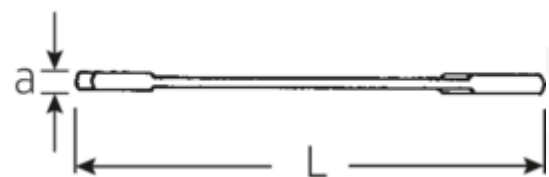

**Small double open ended spanner**  
**ELECTRIC, metric**

**ELECTRIC 12**

Art.No. **40063535**  
GTIN **4018754018680**  
Model **12 3,5**

**Label.**

Double open-ended spanner, small Spanner size 3,5mm L.70mm

**Features.**

- Straight design, jaw position 15° and 75°
- Sturdy, slim and lightweight intelligent design
- High bending strength due to double T-profile
- STAHLWILLE's round finish ensures a surface that is pleasant to the skin and has a good grip
- Extremely sturdy, exceptionally durable
- Drop-forged, hardened and cooled in oil bath
- Chrome-alloy steel, chrome plated

**Technical Drawing.**

**Technical Attributes.**

a	2 mm
Width mm (b)	10,5 mm
Length mm (L)	70 mm
Jaw angle	15/75 °
Width across flats [mm]	3,5 mm
Spanner width 1 [mm]	3.5 mm

**Logistics data.**

Depth mm (IFS)	70
Width mm (IFS)	11
Height mm (IFS)	2
Length (packed, mm)	90
Width (packed, mm)	40
Height (packed, mm)	7

40065555 12 5,5

Double open-ended spanner, small  
Spanner size 5,5mm L.78mm

4018754018703