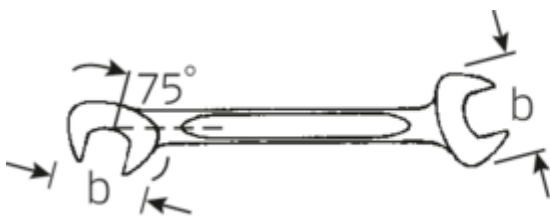

**Small double open ended spanner**  
**ELECTRIC, metric**

**ELECTRIC 12**

Art.No. **40063535**  
GTIN **4018754018680**  
Model **12 3,5**

**Label.**

Double open-ended spanner, small Spanner size 3,5mm L.70mm

**Features.**

- Straight design, jaw position 15° and 75°
- Sturdy, slim and lightweight intelligent design
- High bending strength due to double T-profile
- STAHLWILLE's round finish ensures a surface that is pleasant to the skin and has a good grip
- Extremely sturdy, exceptionally durable
- Drop-forged, hardened and cooled in oil bath
- Chrome-alloy steel, chrome plated

**Technical Drawing.**

**Technical Attributes.**

a	2 mm
Width mm (b)	10,5 mm
Length mm (L)	70 mm
Jaw angle	15/75 °
Width across flats [mm]	3,5 mm
Spanner width 1 [mm]	3.5 mm

**Logistics data.**

Depth mm (IFS)	70
Width mm (IFS)	11
Height mm (IFS)	2
Length (packed, mm)	90
Width (packed, mm)	40
Height (packed, mm)	7

40065555 12 5,5

Double open-ended spanner, small  
Spanner size 5,5mm L.78mm

4018754018703