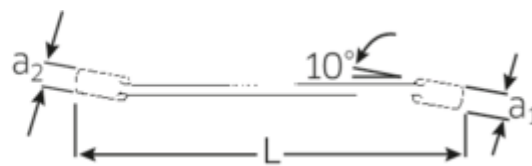

#### **Slimmer.**

Extremely thin-walled rings facilitate work in confined spaces. In addition, the rings are higher than standard nuts – which prevents the spanner seizing on the nut.

## Technical Attributes.

a1	9 mm
a2	10 mm
Drive profile	Hexagon AS drive
d1	21,5 mm
d2	24 mm
Length mm (L)	170 mm
m1	8,6 mm
m2	10 mm
Spanner width 1 [mm]	11 mm
Spanner width 2 [mm]	13 mm