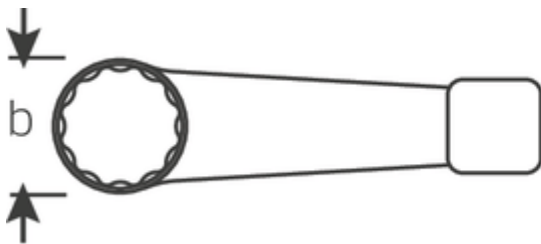

Striking face ring spanners, metric

4205

Art.No. **42050042**
GTIN **4018754024186**
Model **4205 42 SCHLAG-
RINGSCHLUESSEL**

Label. Striking face ring spanner Spanner size 42mm L.225mm

Features.

- DIN 7444
- Special steel, steel grey

Advantages.

DIN 7444

Technical Drawing.

Technical Attributes.

a	20,5 mm
Width mm (b)	66 mm
Length mm (L)	225 mm
Width across flats [mm]	42 mm
Spanner width 1 [mm]	42 mm

Logistics data.

Depth mm (IFS)	230
Width mm (IFS)	66
Height mm (IFS)	20
Length (packed, mm)	231
Width (packed, mm)	67

Height (packed, mm)	21
Volume (packed, dm³)	0.325017 dm ³
Art. no.	42050042
Weight (gross, kg)	0,671
Weight PAP (kg)	0,000
Weight PVC (kg)	0,000
GTIN	4018754024186
Country of origin	GERMANY
Region of origin	Nordrhein-Westfalen
WEEE/ElektroG	nicht ear-pflichtig
Customs tariff no.	82041100
Packing standard	1
Weight	671 g