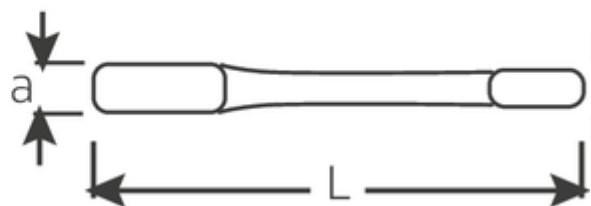

Striking face ring spanners, metric

4205

Art.No. **42050042**
GTIN **4018754024186**
Model **4205 42 SCHLAG-
RINGSCHLUESSEL**

Label. Striking face ring spanner Spanner size 42mm L.225mm

Features.

- DIN 7444
- Special steel, steel grey

Advantages.

DIN 7444

Technical Drawing.

Technical Attributes.

a	20,5 mm
Width mm (b)	66 mm
Length mm (L)	225 mm
Width across flats [mm]	42 mm
Spanner width 1 [mm]	42 mm

Logistics data.

Depth mm (IFS)	230
Width mm (IFS)	66
Height mm (IFS)	20
Length (packed, mm)	231
Width (packed, mm)	67

Height (packed, mm)	21
Volume (packed, dm³)	0.325017 dm ³
Art. no.	42050042
Weight (gross, kg)	0,671
Weight PAP (kg)	0,000
Weight PVC (kg)	0,000
GTIN	4018754024186
Country of origin	GERMANY
Region of origin	Nordrhein-Westfalen
WEEE/ElektroG	nicht ear-pflichtig
Customs tariff no.	82041100
Packing standard	1
Weight	671 g