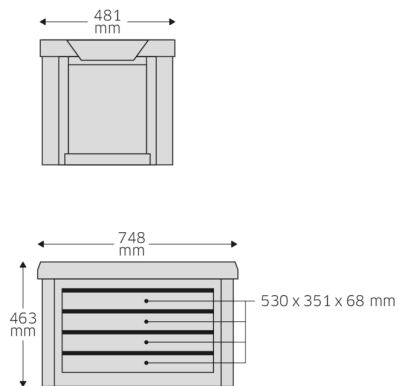

Toolbox

93 TOP BOX

Art.No. **81200157**
GTIN **4018754334414**
Model **93 TOP BOX**

Label. Toolbox 93 TOP BOX 4 Drawers 477 x 750 x 465 mm

Features.

Two-stage safety concept:

1. Central locking through cylinder lock with hinged key
 2. Tilt protection – it is not possible to pull out several drawers at the same time
- Powder coated body and drawers (black, RAL 9005)
 - 4 easily removable drawers with full extension (370 mm) and ball bearing cage guide
 - Durable plastic tray made of ABS with compartments for small parts
 - Hole pattern on both sides for hooks No. 8031-8041, e.g., for larger tools
 - Can be fitted with STAHLWILLE standard and TCS inserts
 - Can be combined with the tool trolley **No. 93/6**
 - Optional chassis **No. 93 TOP BOX CADDY**

Advantages.

Modular add-on for tool trolley No. TTS 93/6 – space for tools in four additional drawers

The optional frame No. 93 TOP BOX CADDY makes the toolbox mobile

Technical Drawing.

Technical Attributes.

Number of drawers	4
Width mm (b)	750 mm
Colour	Black, RAL 9005
for no.	93/6
Height mm (h)	465 mm
Length mm (L)	477 mm
Internal drawer dimensions mm	530 x 351 x 68 mm (4x)
Drawer load capacity	30 kg

Logistics data.

Depth mm (IFS)	750
Width mm (IFS)	477
Height mm (IFS)	465
Length (packed, mm)	820
Width (packed, mm)	565
Height (packed, mm)	540
Volume (packed, dm3)	250.182 dm3
Art. no.	81200157
Weight (gross, kg)	38,500
Weight PAP (kg)	6,000
Weight PVC (kg)	0,000
GTIN	4018754334414
Country of origin	CHINA
Region of origin	Ausländischer Ursprung
WEEE/ElektroG	nicht ear-pflichtig
Customs tariff no.	94032080
Packing standard	1
Weight	32500 g