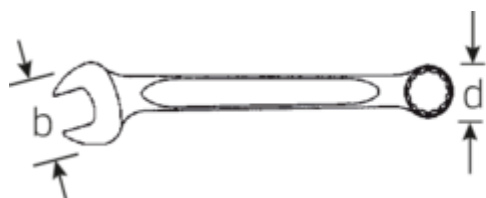

Advantages.

Made in Germany – STAHLWILLE Combination spanner OPEN BOX, inch 13/64", open end 15° angled, length 95 mm, DIN 3113 Form A, , 40481313

Special manufacturing process allows for thin-walled rings – perfect for screwing in hard-to-reach places

Product highlights.

More robust.

When force is applied to a spanner, the greatest force acts on the area between the jaw and the shank, which is why STAHLWILLE spanners are reinforced at this point. The special design makes the load zones more resilient, which reduces the risk of breakage to a minimum.

Slimmer.

Extremely thin-walled rings facilitate work in confined spaces. In addition, the rings are higher than standard nuts – which prevents the spanner seizing on the nut.

Technical Drawing.

Technical Attributes.

a1	3 mm
a2	3,2 mm
Width mm (b)	14 mm
d	9,8 mm
DIN	DIN 3113 Form A
Length mm (L)	95 mm
Jaw angle	15 °
Spanner size [inch]	13/64 "
Spanner width 1 [inch]	13/64 "
Spanner width s 2 [inch]	13/64 "

Logistics data.