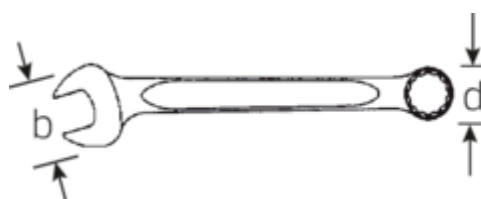

Product highlights.

More robust.

When force is applied to a spanner, the greatest force acts on the area between the jaw and the shank, which is why STAHLWILLE spanners are reinforced at this point. The special design makes the load zones more resilient, which reduces the risk of breakage to a minimum.

More robust.

When force is applied to a spanner, the greatest force acts on the area between the jaw and the shank, which is why STAHLWILLE spanners are reinforced at this point. The special design makes the load zones more resilient, which reduces the risk of breakage to a minimum.

Slimmer.

Extremely thin-walled rings facilitate work in confined spaces. In addition, the rings are higher than standard nuts – which prevents the spanner seizing on the nut.

Technical Drawing.

Technical Attributes.

a1	3,9 mm
a2	6 mm
Width mm (b)	15,5 mm
d	9,9 mm
DIN	DIN 3113 Form A
Length mm (L)	110 mm
Jaw angle	15 °
Width across flats [mm]	7 mm
Spanner width 1 [mm]	7 mm
Spanner width 2 [mm]	7 mm
t	20 mm

Logistics data.