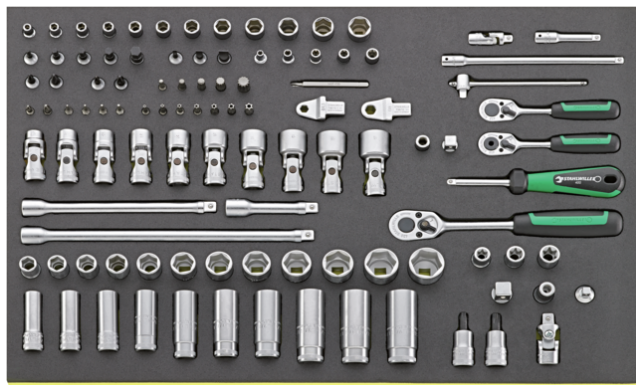

STAHLWILLE Eduard Wille GmbH & Co. KG

Lindenallee 27 · 42349 Wuppertal · Germany · Phone: +49 202 4791-0 · Fax: +49 202 4791-200
info@stahlwille.de · www.stahlwille.com · Copyright by STAHLWILLE Eduard Wille GmbH & Co. KG, Wuppertal
Copyright by STAHLWILLE Eduard Wille GmbH & Co. KG, Wuppertal