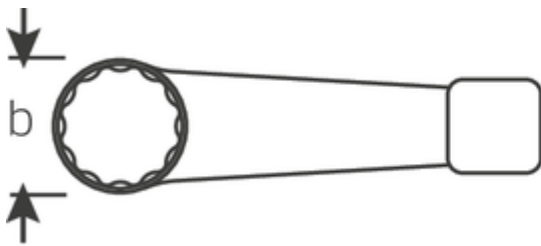

Striking face ring spanners, metric

4205

Art.No. **42050038**
GTIN **4018754024155**
Model **4205 38 SCHLAG-
RINGSCHLUESSEL**

Label. Striking face ring spanner Spanner size 38mm L.205mm

Features.

- DIN 7444
- Special steel, steel grey

Advantages.

DIN 7444

Technical Drawing.

Technical Attributes.

a	19,5 mm
Width mm (b)	60 mm
Length mm (L)	205 mm
Width across flats [mm]	38 mm
Spanner width 1 [mm]	38 mm

Logistics data.

Depth mm (IFS)	205
Width mm (IFS)	58
Height mm (IFS)	18
Length (packed, mm)	205
Width (packed, mm)	58

Height (packed, mm)	18
Volume (packed, dm³)	0.21402 dm ³
Art. no.	42050038
Weight (gross, kg)	0,500
Weight PAP (kg)	0,000
Weight PVC (kg)	0,000
GTIN	4018754024155
Country of origin	GERMANY
Region of origin	Nordrhein-Westfalen
WEEE/ElektroG	nicht ear-pflichtig
Customs tariff no.	82041100
Packing standard	1
Weight	500 g