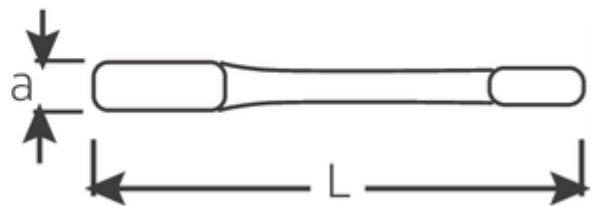

Striking face ring spanners, metric

4205

Art.No. **42050038**
GTIN **4018754024155**
Model **4205 38 SCHLAG-
RINGSCHLUESSEL**

Label. Striking face ring spanner Spanner size 38mm L.205mm

Features.

- DIN 7444
- Special steel, steel grey

Advantages.

DIN 7444

Technical Drawing.

Technical Attributes.

a	19,5 mm
Width mm (b)	60 mm
Length mm (L)	205 mm
Width across flats [mm]	38 mm
Spanner width 1 [mm]	38 mm

Logistics data.

Depth mm (IFS)	205
Width mm (IFS)	58
Height mm (IFS)	18
Length (packed, mm)	205
Width (packed, mm)	58

Height (packed, mm)	18
Volume (packed, dm³)	0.21402 dm ³
Art. no.	42050038
Weight (gross, kg)	0,500
Weight PAP (kg)	0,000
Weight PVC (kg)	0,000
GTIN	4018754024155
Country of origin	GERMANY
Region of origin	Nordrhein-Westfalen
WEEE/ElektroG	nicht ear-pflichtig
Customs tariff no.	82041100
Packing standard	1
Weight	500 g