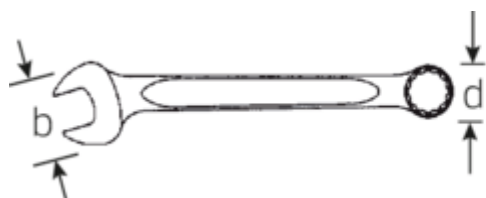

Advantages.

Made in Germany – STAHLWILLE Combination spanner OPEN BOX, inch 7/8", open end 15° angled, length 260 mm, DIN 3113 Form A, , 40484444

Special manufacturing process allows for thin-walled rings – perfect for screwing in hard-to-reach places

Product highlights.

More robust.

When force is applied to a spanner, the greatest force acts on the area between the jaw and the shank, which is why STAHLWILLE spanners are reinforced at this point. The special design makes the load zones more resilient, which reduces the risk of breakage to a minimum.

Slimmer.

Extremely thin-walled rings facilitate work in confined spaces. In addition, the rings are higher than standard nuts – which prevents the spanner seizing on the nut.

Technical Drawing.

Technical Attributes.

a1	7,3 mm
a2	13 mm
Width mm (b)	49 mm
d	31,8 mm
DIN	DIN 3113 Form A
Length mm (L)	260 mm
Jaw angle	15 °
Spanner size [inch]	7/8 "
Spanner width 1 [inch]	7/8 "
Spanner width s 2 [inch]	7/8 "

Logistics data.