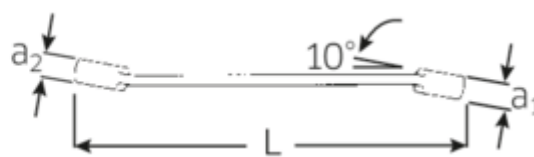

OPEN RING spanner, metric, double hex.

OPEN RING 24

Art.No. **41083032**
GTIN **4018754022021**
Model **24 30 X 32**

Label.

OPEN RING spanner Spanner size 30 x 32 mm L.300mm

Features.

- double hex.
- DIN 3118/ISO 3318
- Chrome Alloy Steel, chrome plated

Advantages.

With bi-hexagon

Product highlights.

Slimmer.

Extremely thin-walled rings facilitate work in confined spaces. In addition, the rings are higher than standard nuts – which prevents the spanner seizing on the nut.

Excellent workmanship.

Technical Drawing.

Technical Attributes.

a1	20 mm
a2	22 mm
Drive profile	Double hexagon AS-drive
d1	48,5 mm
d2	50,5 mm
Length mm (L)	300 mm
m1	22 mm
m2	24 mm
Spanner width 1 [mm]	30 mm
Spanner width 2 [mm]	32 mm

Logistics data.

Depth mm (IFS)	297
Width mm (IFS)	52
Height mm (IFS)	29
Length (packed, mm)	350
Width (packed, mm)	95
Height (packed, mm)	52
Volume (packed, dm3)	1.729 dm3
Art. no.	41083032
Weight (gross, kg)	2,275
Weight PAP (kg)	0,000
Weight PVC (kg)	0,018
GTIN	4018754022021
Country of origin	GERMANY
Region of origin	Nordrhein-Westfalen
WEEE/ElektroG	nicht ear-pflichtig
Customs tariff no.	82041100
Packing standard	5
Weight	455 g