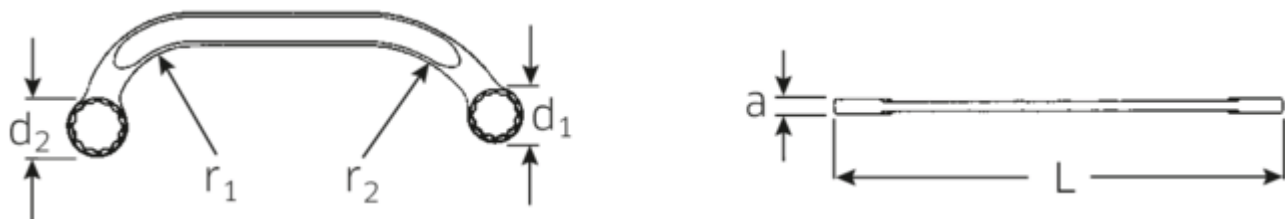

Double ended ring spanner STARTER, metric

STARTER 27

Art.No. 41091417
GTIN 4018754022069
Model 27 14 X 17

Label. Double ended ring spanner STARTER Spanner size 14 x 17 mm L.179mm

Features.

- ISO 3318
- Chrome Alloy Steel, chrome plated

Advantages.

ISO 3318

Product highlights.

Slimmer.

Extremely thin-walled rings facilitate work in confined spaces. In addition, the rings are higher than standard nuts – which prevents the spanner seizing on the nut.

Excellent workmanship.

PRODUCT IMAGE
IN PROGRESS

Technical Drawing.

Technical Attributes.

a	7,5 mm
Drive profile	Double hexagon AS-drive
d1	21 mm
d2	24,5 mm
Length mm (L)	179 mm
r1	36 mm
r2	64 mm
Spanner width 1 [mm]	14 mm
Spanner width 2 [mm]	17 mm

Logistics data.

Depth mm (IFS)	179
Width mm (IFS)	62
Height mm (IFS)	8
Length (packed, mm)	181
Width (packed, mm)	64
Height (packed, mm)	65
Volume (packed, dm3)	0.75296 dm3
Art. no.	41091417
Weight (gross, kg)	0,890
Weight PAP (kg)	0,000
Weight PVC (kg)	0,010
GTIN	4018754022069
Country of origin	GERMANY
Region of origin	Nordrhein-Westfalen
WEEE/ElektroG	nicht ear-pflichtig
Customs tariff no.	82041100
Packing standard	10
Weight	89 g