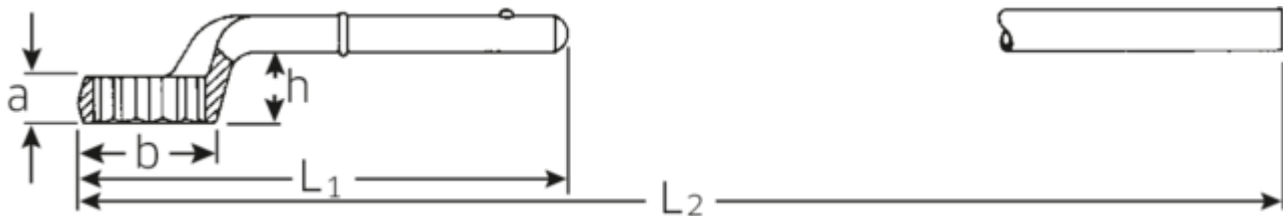

## Heavy duty ring spanner

5

Art.No. 42020038  
GTIN 4018754023479  
Model 5 38 ZUG-RINGSCHLUESSEL

**Label.** Heavy duty ring spanner Spanner size 38mm L.250mm

**Features.**

- without tubular handle
- Chrome Alloy Steel, chrome plated

### Technical Drawing.

### Technical Attributes.

a	21 mm
Width mm (b)	56 mm
for no.	2
Height mm (h)	37,5 mm
L1	250 mm
L2	740 mm
Width across flats [mm]	38 mm
Spanner width 1 [mm]	38 mm

### Logistics data.

Depth mm (IFS)	253
Width mm (IFS)	56
Height mm (IFS)	55
Length (packed, mm)	253
Width (packed, mm)	56
Height (packed, mm)	55
Volume (packed, dm3)	0.77924 dm3
Art. no.	42020038
Weight (gross, kg)	0,810
Weight PAP (kg)	0,000