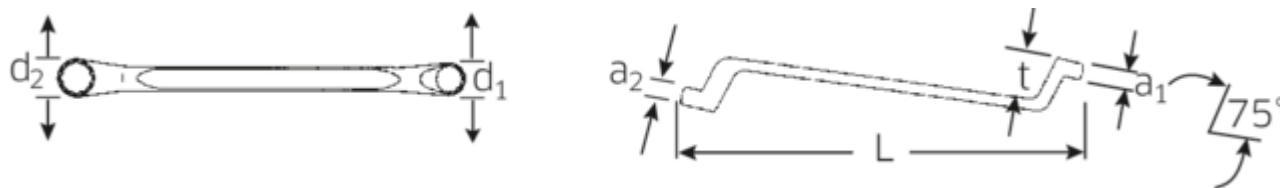

Double ended ring spanner, metric, offset

StahlwilleSTABIL®20

Art.No. 41041011
GTIN 4018754020829
Model 20 10 X 11

Label. Double ended ring spanner Spanner size 10 x 11 mm L.200mm

Features. StahlwilleSTABIL®

- offset
- DIN 838/ISO 10104
- Chrome Alloy Steel, chrome plated

Advantages.

Low-crank

Product highlights.

Slimmer.

Extremely thin-walled rings facilitate work in confined spaces. In addition, the rings are higher than standard nuts – which prevents the spanner seizing on the nut.

Excellent workmanship.

Technical Drawing.

Technical Attributes.

a1	9 mm
a2	9 mm
Drive profile	Double hexagon AS-drive
d1	15,8 mm
d2	17,2 mm
Length mm (L)	200 mm
Spanner width 1 [mm]	10 mm
Spanner width 2 [mm]	11 mm
t	23 mm

Logistics data.

Depth mm (IFS)	209
Width mm (IFS)	17
Height mm (IFS)	26
Length (packed, mm)	220
Width (packed, mm)	75
Height (packed, mm)	37
Volume (packed, dm3)	0.6105 dm3
Art. no.	41041011
Weight (gross, kg)	0,930
Weight PAP (kg)	0,000
Weight PVC (kg)	0,010
GTIN	4018754020829
Country of origin	GERMANY
Region of origin	Nordrhein-Westfalen
WEEE/ElektroG	nicht ear-pflichtig
Customs tariff no.	82041100
Packing standard	10
Weight	93 g