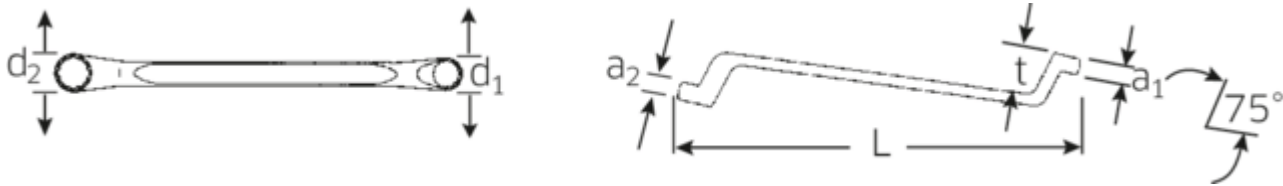

Double ended ring spanner, inch, offset

StahlwilleSTABIL®20a

Art.No. 41443234
GTIN 4018754022441
Model 20 A 1/2 X 9/16

Label. Double ended ring spanner Spanner size 1/2 x 9/16 " L.220mm

Features. StahlwilleSTABIL®

- offset
- Chrome Alloy Steel, chrome plated

Advantages.

Low-crank

Product highlights.

Slimmer.

Extremely thin-walled rings facilitate work in confined spaces. In addition, the rings are higher than standard nuts – which prevents the spanner seizing on the nut.

Excellent workmanship.

Technical Drawing.

Technical Attributes.

a1	9 mm
a2	10 mm
Drive profile	Double hexagon AS-drive
d1	20 mm
d2	21,3 mm
Length mm (L)	220 mm
Spanner width 1 [inch]	1/2 "
Spanner width s 2 [inch]	9/16 "
t	25 mm

Logistics data.

Depth mm (IFS)	233
Width mm (IFS)	22
Height mm (IFS)	29
Length (packed, mm)	235
Width (packed, mm)	73
Height (packed, mm)	44
Volume (packed, dm3)	0.75482 dm3
Art. no.	41443234
Weight (gross, kg)	1,200
Weight PAP (kg)	0,000
Weight PVC (kg)	0,013
GTIN	4018754022441
Country of origin	GERMANY
Region of origin	Nordrhein-Westfalen
WEEE/ElektroG	nicht ear-pflichtig
Customs tariff no.	82041100
Packing standard	10
Weight	120 g