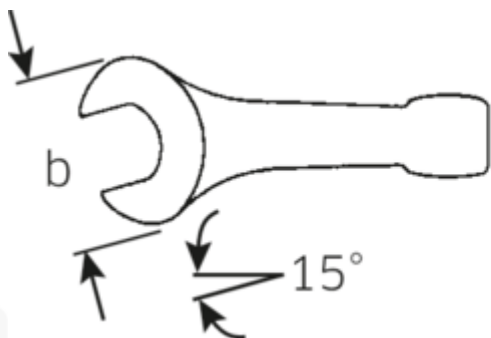

## Open-ended striking spanner

**4204**

Art.No. **42040041**  
GTIN **4018754023691**  
Model **4204 41 SCHLAG-  
MAULSCHLUESSEL**

**Label.** Open-ended striking spanner Spanner size 41mm L.235mm

**Features.**

## Technical Attributes.

Length mm (L)	235 mm
Width across flats [mm]	41 mm
Spanner width 1 [mm]	41 mm

## Logistics data.

Depth mm (IFS)	230
Width mm (IFS)	85
Height mm (IFS)	20

<b>Length (packed, mm)</b>	230
<b>Width (packed, mm)</b>	85
<b>Height (packed, mm)</b>	20
<b>Volume (packed, dm<sup>3</sup>)</b>	0.391 dm <sup>3</sup>
<b>Art. no.</b>	42040041
<b>Weight (gross, kg)</b>	0,923
<b>Weight PAP (kg)</b>	0,000
<b>Weight PVC (kg)</b>	0,000
<b>GTIN</b>	4018754023691
<b>Country of origin</b>	GERMANY
<b>Region of origin</b>	Nordrhein-Westfalen
<b>WEEE/ElektroG</b>	nicht ear-pflichtig
<b>Customs tariff no.</b>	82041100
<b>Packing standard</b>	1
<b>Weight</b>	923 g

42040080	4204 80 SCHLAG- MAULSCHLUESSEL	Open-ended striking spanner Spanner size 80mm L.408mm	4018754023776
42040085	4204 85 SCHLAG- MAULSCHLUESSEL	Open-ended striking spanner Spanner size 85mm L.408mm	4018754023783
42040090	4204 90 SCHLAG- MAULSCHLUESSEL	Open-ended striking spanner Spanner size 90mm L.445mm	4018754023790
42040095	4204 95 SCHLAG- MAULSCHLUESSEL	Open-ended striking spanner Spanner size 95mm L.445mm	4018754023806
42040100	4204 100 SCHLAG- MAULSCHLUESSEL	Open-ended striking spanner Spanner size 100mm L.485mm	4018754023813
42040105	4204 105 SCHLAG- MAULSCHLUESSEL	Open-ended striking spanner Spanner size 105mm L.485mm	4018754023820