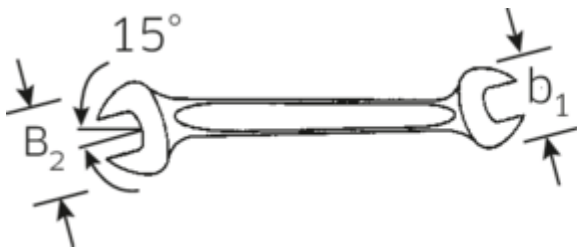

#### Features.

- Straight design, jaw position 15°
- Sturdy, slim and lightweight intelligent design
- High bending strength due to double T-profile
- STAHLWILLE round finish ensures a surface that is pleasant to the skin and has a good grip
- Extremely sturdy, exceptionally durable
- Drop-forged, hardened and cooled in oil bath
- Chrome-alloy steel, chrome plated
- DIN 3110, ISO 10102

## Technical Attributes.

a	4,0 mm
b1	18 mm
b2	21 mm
Length mm (L)	140 mm
Jaw angle	15 °
Width across flats [mm]	8 x 9 mm
Spanner width 1 [mm]	8 mm
Spanner width 2 [mm]	9 mm