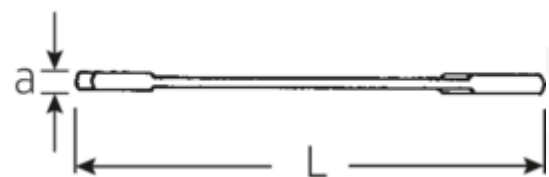

Small double open ended spanner
ELECTRIC, inch

ELECTRIC 12a

Art.No. **40461212**
GTIN **4018754019939**
Model **12 A 3/16**

Label.

Double open-ended spanner, small Spanner size 3/16" L.70mm

Features.

- Straight design, jaw position 15° and 75°
- Sturdy, slim and lightweight intelligent design
- High bending strength due to double T-profile
- STAHLWILLE's round finish ensures a surface that is pleasant to the skin and has a good grip
- Extremely sturdy, exceptionally durable
- Drop-forged, hardened and cooled in oil bath
- Chrome-alloy steel, chrome plated

Technical Drawing.

Technical Attributes.

| | |
|------------------------|---------|
| a | 2 mm |
| Width mm (b) | 10,5 mm |
| Length mm (L) | 70 mm |
| Jaw angle | 15/75 ° |
| Spanner size [inch] | 3/16 " |
| Spanner width 1 [inch] | 3/16 " |

| | | | |
|---------------------------------|--------|-----------------------------|---------------------|
| Spanner width s 2 [inch] | 3/16 " | Volume (packed, dm3) | 0.0196 dm3 |
| | | Art. no. | 40461212 |
| | | Weight (gross, kg) | 0,053 |
| | | Weight PAP (kg) | 0,000 |
| | | Weight PVC (kg) | 0,002 |
| | | GTIN | 4018754019939 |
| | | Country of origin | GERMANY |
| | | Region of origin | Nordrhein-Westfalen |
| | | WEEE/ElektroG | nicht ear-pflichtig |
| | | Customs tariff no. | 82041100 |
| | | Packing standard | 10 |
| | | Weight | 5 g |