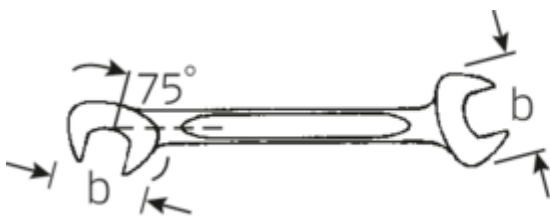

Small double open ended spanner
ELECTRIC, inch

ELECTRIC 12a

Art.No. **40461212**
GTIN **4018754019939**
Model **12 A 3/16**

Label.

Double open-ended spanner, small Spanner size 3/16" L.70mm

Features.

- Straight design, jaw position 15° and 75°
- Sturdy, slim and lightweight intelligent design
- High bending strength due to double T-profile
- STAHLWILLE's round finish ensures a surface that is pleasant to the skin and has a good grip
- Extremely sturdy, exceptionally durable
- Drop-forged, hardened and cooled in oil bath
- Chrome-alloy steel, chrome plated

Technical Drawing.

Technical Attributes.

| | |
|------------------------|---------|
| a | 2 mm |
| Width mm (b) | 10,5 mm |
| Length mm (L) | 70 mm |
| Jaw angle | 15/75 ° |
| Spanner size [inch] | 3/16 " |
| Spanner width 1 [inch] | 3/16 " |

| | | | |
|---------------------------------|--------|-----------------------------|---------------------|
| Spanner width s 2 [inch] | 3/16 " | Volume (packed, dm3) | 0.0196 dm3 |
| | | Art. no. | 40461212 |
| | | Weight (gross, kg) | 0,053 |
| | | Weight PAP (kg) | 0,000 |
| | | Weight PVC (kg) | 0,002 |
| | | GTIN | 4018754019939 |
| | | Country of origin | GERMANY |
| | | Region of origin | Nordrhein-Westfalen |
| | | WEEE/ElektroG | nicht ear-pflichtig |
| | | Customs tariff no. | 82041100 |
| | | Packing standard | 10 |
| | | Weight | 5 g |