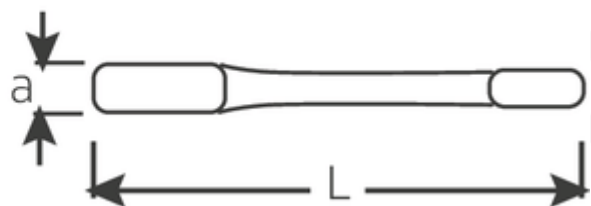

Striking face ring spanners, metric

4205

Art.No. **42050090**
GTIN **4018754024353**
Model **4205 90 SCHLAG-
RINGSCHLUESSEL**

Label. Striking face ring spanner Spanner size 90mm L.400mm

Features.

- DIN 7444
- Special steel, steel grey

Advantages.

DIN 7444

Technical Drawing.

Technical Attributes.

a	41,5 mm
Width mm (b)	152 mm
Length mm (L)	400 mm
Width across flats [mm]	90 mm
Spanner width 1 [mm]	90 mm

Logistics data.

Depth mm (IFS)	390
Width mm (IFS)	142
Height mm (IFS)	40
Length (packed, mm)	390
Width (packed, mm)	142

Height (packed, mm)	40
Volume (packed, dm³)	2.2152 dm ³
Art. no.	42050090
Weight (gross, kg)	5,180
Weight PAP (kg)	0,000
Weight PVC (kg)	0,000
GTIN	4018754024353
Country of origin	GERMANY
Region of origin	Nordrhein-Westfalen
WEEE/ElektroG	nicht ear-pflichtig
Customs tariff no.	82041100
Packing standard	1
Weight	5180 g