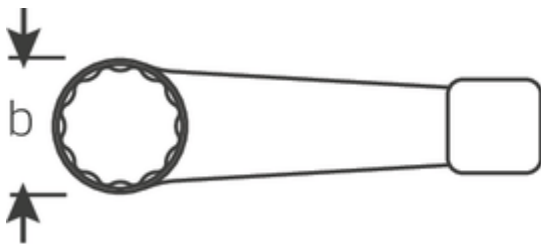

Striking face ring spanners, metric

4205

Art.No. **42050090**
GTIN **4018754024353**
Model **4205 90 SCHLAG-
RINGSCHLUESSEL**

Label. Striking face ring spanner Spanner size 90mm L.400mm

Features.

- DIN 7444
- Special steel, steel grey

Advantages.

DIN 7444

Technical Drawing.

Technical Attributes.

a	41,5 mm
Width mm (b)	152 mm
Length mm (L)	400 mm
Width across flats [mm]	90 mm
Spanner width 1 [mm]	90 mm

Logistics data.

Depth mm (IFS)	390
Width mm (IFS)	142
Height mm (IFS)	40
Length (packed, mm)	390
Width (packed, mm)	142

Height (packed, mm)	40
Volume (packed, dm³)	2.2152 dm ³
Art. no.	42050090
Weight (gross, kg)	5,180
Weight PAP (kg)	0,000
Weight PVC (kg)	0,000
GTIN	4018754024353
Country of origin	GERMANY
Region of origin	Nordrhein-Westfalen
WEEE/ElektroG	nicht ear-pflichtig
Customs tariff no.	82041100
Packing standard	1
Weight	5180 g