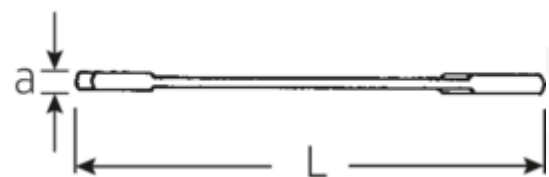

Small double open ended spanner
ELECTRIC, metric

ELECTRIC 12

Art.No. **40061111**
GTIN **4018754018628**
Model **12 11**

Label.

Double open-ended spanner, small Spanner size 11mm L.116mm

Features.

- Straight design, jaw position 15° and 75°
- Sturdy, slim and lightweight intelligent design
- High bending strength due to double T-profile
- STAHLWILLE's round finish ensures a surface that is pleasant to the skin and has a good grip
- Extremely sturdy, exceptionally durable
- Drop-forged, hardened and cooled in oil bath
- Chrome-alloy steel, chrome plated

Technical Drawing.

Technical Attributes.

a	3 mm
Width mm (b)	24,2 mm
Length mm (L)	116 mm
Jaw angle	15/75 °
Width across flats [mm]	11 mm
Spanner width 1 [mm]	11 mm

Logistics data.

Depth mm (IFS)	116
Width mm (IFS)	24
Height mm (IFS)	3
Length (packed, mm)	130
Width (packed, mm)	50
Height (packed, mm)	18

Spanner width 2 [mm]	11 mm	Volume (packed, dm3)	0.117 dm3
		Art. no.	40061111
		Weight (gross, kg)	0,274
		Weight PAP (kg)	0,000
		Weight PVC (kg)	0,003
		GTIN	4018754018628
		Country of origin	GERMANY
		Region of origin	Nordrhein-Westfalen
		WEEE/ElektroG	nicht ear-pflichtig
		Customs tariff no.	82041100
		Packing standard	10
		Weight	27 g

40065555 12 5,5

Double open-ended spanner, small
Spanner size 5,5mm L.78mm

4018754018703

GTIN-Code.

STAHLWILLE Eduard Wille GmbH & Co. KG

Lindenallee 27 · 42349 Wuppertal · Germany · Phone: +49 202 4791-0 · Fax: +49 202 4791-200
info@stahlwille.de · www.stahlwille.com · Copyright by STAHLWILLE Eduard Wille GmbH & Co. KG, Wuppertal
Copyright by STAHLWILLE Eduard Wille GmbH & Co. KG, Wuppertal