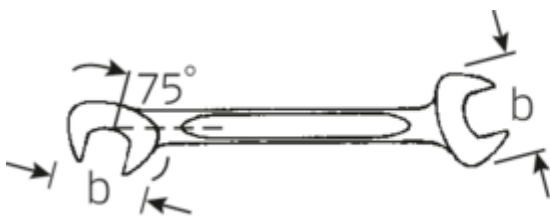

Small double open ended spanner
ELECTRIC, metric

ELECTRIC 12

Art.No. **40061111**
GTIN **4018754018628**
Model **12 11**

Label.

Double open-ended spanner, small Spanner size 11mm L.116mm

Features.

- Straight design, jaw position 15° and 75°
- Sturdy, slim and lightweight intelligent design
- High bending strength due to double T-profile
- STAHLWILLE's round finish ensures a surface that is pleasant to the skin and has a good grip
- Extremely sturdy, exceptionally durable
- Drop-forged, hardened and cooled in oil bath
- Chrome-alloy steel, chrome plated

Technical Drawing.

Technical Attributes.

a	3 mm
Width mm (b)	24,2 mm
Length mm (L)	116 mm
Jaw angle	15/75 °
Width across flats [mm]	11 mm
Spanner width 1 [mm]	11 mm

Logistics data.

Depth mm (IFS)	116
Width mm (IFS)	24
Height mm (IFS)	3
Length (packed, mm)	130
Width (packed, mm)	50
Height (packed, mm)	18

Spanner width 2 [mm]	11 mm	Volume (packed, dm3)	0.117 dm3
		Art. no.	40061111
		Weight (gross, kg)	0,274
		Weight PAP (kg)	0,000
		Weight PVC (kg)	0,003
		GTIN	4018754018628
		Country of origin	GERMANY
		Region of origin	Nordrhein-Westfalen
		WEEE/ElektroG	nicht ear-pflichtig
		Customs tariff no.	82041100
		Packing standard	10
		Weight	27 g