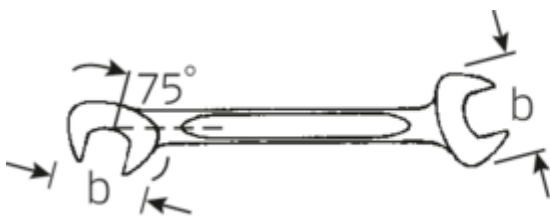

**Small double open ended spanner**  
**ELECTRIC, metric**

**ELECTRIC 12**

Art.No. **40063232**  
GTIN **4018754018673**  
Model **12 3,2**

**Label.**

Double open-ended spanner, small Spanner size 3,2mm L.70mm

**Features.**

- Straight design, jaw position 15° and 75°
- Sturdy, slim and lightweight intelligent design
- High bending strength due to double T-profile
- STAHLWILLE's round finish ensures a surface that is pleasant to the skin and has a good grip
- Extremely sturdy, exceptionally durable
- Drop-forged, hardened and cooled in oil bath
- Chrome-alloy steel, chrome plated

**Technical Drawing.**

**Technical Attributes.**

a	2 mm
Width mm (b)	10,5 mm
Length mm (L)	70 mm
Jaw angle	15/75 °
Width across flats [mm]	3,2 mm
Spanner width 1 [mm]	3.2 mm

**Logistics data.**

Depth mm (IFS)	70
Width mm (IFS)	11
Height mm (IFS)	2
Length (packed, mm)	90
Width (packed, mm)	40
Height (packed, mm)	7

40065555 12 5,5

Double open-ended spanner, small  
Spanner size 5,5mm L.78mm

4018754018703