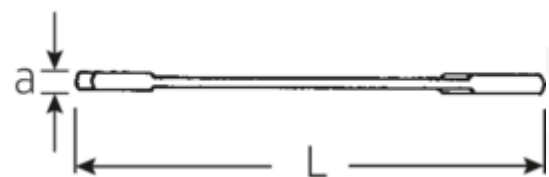

**Small double open ended spanner**  
**ELECTRIC, metric**

**ELECTRIC 12**

Art.No. **40063232**  
GTIN **4018754018673**  
Model **12 3,2**

**Label.**

Double open-ended spanner, small Spanner size 3,2mm L.70mm

**Features.**

- Straight design, jaw position 15° and 75°
- Sturdy, slim and lightweight intelligent design
- High bending strength due to double T-profile
- STAHLWILLE's round finish ensures a surface that is pleasant to the skin and has a good grip
- Extremely sturdy, exceptionally durable
- Drop-forged, hardened and cooled in oil bath
- Chrome-alloy steel, chrome plated

**Technical Drawing.**

**Technical Attributes.**

a	2 mm
Width mm (b)	10,5 mm
Length mm (L)	70 mm
Jaw angle	15/75 °
Width across flats [mm]	3,2 mm
Spanner width 1 [mm]	3.2 mm

**Logistics data.**

Depth mm (IFS)	70
Width mm (IFS)	11
Height mm (IFS)	2
Length (packed, mm)	90
Width (packed, mm)	40
Height (packed, mm)	7

40065555 12 5,5

Double open-ended spanner, small  
Spanner size 5,5mm L.78mm

4018754018703