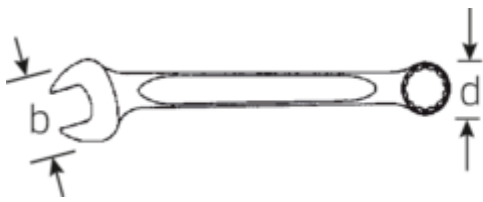

Combination spanner set OPEN BOX, metric

OPEN BOX 13

Art.No. 96400802
GTIN 4018754080588
Model 13/11

Label.

Combination spanner set OPEN BOX 13/11 8 - 22 11 pcs.

Features.

- Spanners with metric, equal wrench sizes in roll-up case
- DIN 3113 Form A/ISO 7738 Form A
- jaw side straight, ring side 15° angled
- Sturdy, slim and lightweight intelligent construction
- High bending strength due to double T-profile
- STAHLWILLE round finish ensures a surface that is pleasant to the skin and has a good grip
- Extremely resilient, exceptionally durable
- drop forged, hardened and cooled in oil bath
- Chrome-Alloy-Steel, chrome plated

Content:

SW 8; 10; 13; 16; 17; 18; 19; 22 mm

Advantages.

Made in Germany - Combination spanner set OPEN BOX in sturdy roll-up case, 11 pcs.-pce., 8 - 22 mm, ring side 15° angled, DIN 3113 Form A,

Extremely resilient and durable – stronger than any screw

Special manufacturing process allows for thin-walled rings – perfect for screwing in hard-to-reach places

High-quality, non-slip surface texture – for safe working even with oily hands

Technical Drawing.

Technical Attributes.

Number of tools	11 pcs.
Range	8 - 22
DIN	DIN 3113 Form A
Jaw angle	15 °
No.	13/11

Logistics data.

Depth mm (IFS)	265
Width mm (IFS)	83
Height mm (IFS)	40
Length (packed, mm)	265
Width (packed, mm)	83
Height (packed, mm)	40
Volume (packed, dm3)	0.8798 dm3
Art. no.	96400802
Weight (gross, kg)	1,100
Weight PAP (kg)	0,000
Weight PVC (kg)	0,004
GTIN	4018754080588
Country of origin	GERMANY
Region of origin	Nordrhein-Westfalen
WEEE/ElektroG	nicht ear-pflichtig
Customs tariff no.	82041100
Packing standard	1
Weight	915 g