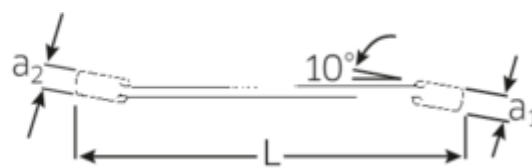

Double ended open ring spanner OPEN RING, metric, hexagon

OPEN RING 24

Art.No. **41081214**
GTIN **4018754021932**
Model **24 12 X 14**

Label.

Double ended open ring spanner OPEN RING Spanner size 12 x 14 mm L.180mm

Features.

- hexagon
- DIN 3118/ISO 3318
- Chrome Alloy Steel, chrome plated

Advantages.

With hexagon

Product highlights.

Slimmer.

Extremely thin-walled rings facilitate work in confined spaces. In addition, the rings are higher than standard nuts – which prevents the spanner seizing on the nut.

Excellent workmanship.

Technical Drawing.

Technical Attributes.

a1	9,5 mm
a2	10,5 mm
Drive profile	Hexagon AS drive
d1	24 mm
d2	26 mm
Length mm (L)	180 mm
m1	9 mm
m2	11 mm
Spanner width 1 [mm]	12 mm
Spanner width 2 [mm]	14 mm

Logistics data.

Depth mm (IFS)	181
Width mm (IFS)	27
Height mm (IFS)	14
Length (packed, mm)	205
Width (packed, mm)	59
Height (packed, mm)	45
Volume (packed, dm ³)	0.544275 dm ³
Art. no.	41081214
Weight (gross, kg)	0,890
Weight PAP (kg)	0,000
Weight PVC (kg)	0,010
GTIN	4018754021932
Country of origin	GERMANY
Region of origin	Nordrhein-Westfalen
WEEE/ElektroG	nicht ear-pflichtig
Customs tariff no.	82041100
Packing standard	10
Weight	89 g