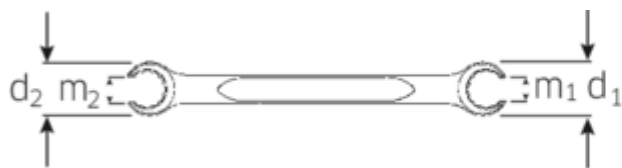

OPEN RING spanner, metric, double hex.

OPEN RING 24

Art.No. **41081417**
GTIN **4018754021949**
Model **24 14 X 17**

Label.

OPEN RING spanner Spanner size 14 x 17 mm L.200mm

Features.

- double hex.
- DIN 3118/ISO 3318
- Chrome Alloy Steel, chrome plated

Advantages.

With bi-hexagon

Product highlights.

Slimmer.

Extremely thin-walled rings facilitate work in confined spaces. In addition, the rings are higher than standard nuts – which prevents the spanner seizing on the nut.

Excellent workmanship.

Technical Drawing.

Technical Attributes.

a1	10,5 mm
a2	12 mm
Drive profile	Double hexagon AS-drive
d1	26 mm
d2	30 mm
Length mm (L)	200 mm
m1	11 mm
m2	14 mm
Spanner width 1 [mm]	14 mm
Spanner width 2 [mm]	17 mm

Logistics data.

Depth mm (IFS)	200
Width mm (IFS)	31
Height mm (IFS)	16
Length (packed, mm)	205
Width (packed, mm)	64
Height (packed, mm)	62
Volume (packed, dm3)	0.81344 dm3
Art. no.	41081417
Weight (gross, kg)	1,195
Weight PAP (kg)	0,000
Weight PVC (kg)	0,011
GTIN	4018754021949
Country of origin	GERMANY
Region of origin	Nordrhein-Westfalen
WEEE/ElektroG	nicht ear-pflichtig
Customs tariff no.	82041100
Packing standard	10
Weight	115 g