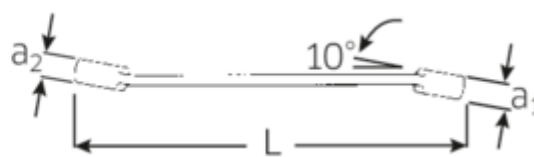

OPEN RING spanner, metric, double hex.

OPEN RING 24

Art.No. **41081417**
GTIN **4018754021949**
Model **24 14 X 17**

Label.

OPEN RING spanner Spanner size 14 x 17 mm L.200mm

Features.

- double hex.
- DIN 3118/ISO 3318
- Chrome Alloy Steel, chrome plated

Advantages.

With bi-hexagon

Product highlights.

Slimmer.

Extremely thin-walled rings facilitate work in confined spaces. In addition, the rings are higher than standard nuts – which prevents the spanner seizing on the nut.

Excellent workmanship.

Technical Drawing.

Technical Attributes.

a1	10,5 mm
a2	12 mm
Drive profile	Double hexagon AS-drive
d1	26 mm
d2	30 mm
Length mm (L)	200 mm
m1	11 mm
m2	14 mm
Spanner width 1 [mm]	14 mm
Spanner width 2 [mm]	17 mm

Logistics data.

Depth mm (IFS)	200
Width mm (IFS)	31
Height mm (IFS)	16
Length (packed, mm)	205
Width (packed, mm)	64
Height (packed, mm)	62
Volume (packed, dm3)	0.81344 dm3
Art. no.	41081417
Weight (gross, kg)	1,195
Weight PAP (kg)	0,000
Weight PVC (kg)	0,011
GTIN	4018754021949
Country of origin	GERMANY
Region of origin	Nordrhein-Westfalen
WEEE/ElektroG	nicht ear-pflichtig
Customs tariff no.	82041100
Packing standard	10
Weight	115 g